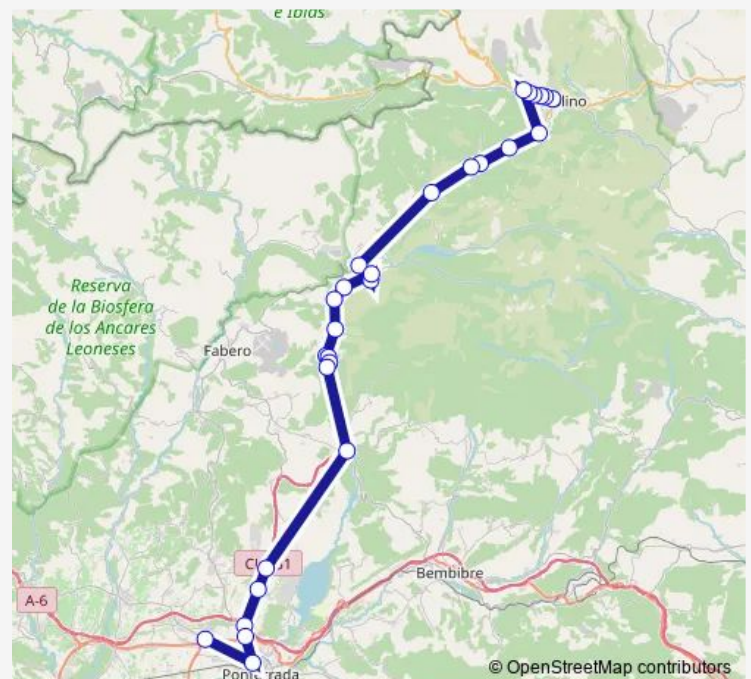

Saturday —

Sunday 10:30

Route info

Direction: Villablino

Stops: 28

Trip Duration: 1 hour 35 min

Toreno

Cabañas (Leon)

Barcena Del Bierzo

Columbrianos-Neumaticos Navalg

Columbiano

Ponferrada

Fuentesnuevas

Direction

Villablino — Ponferrada

28 stops

[Open route schedule](#)

Villablino

San Miguel

San Miguel-Entrada Hospital

Villager Laciana-Hogar Pension

Villager Laciana-Casa Ferreira

Villager De Laciana

Rabanal

Sunday

—

Route info

Direction: Villablino

Stops: 28

Trip Duration: 1 hour 35 min

Columbiano

Fuentesnuevas