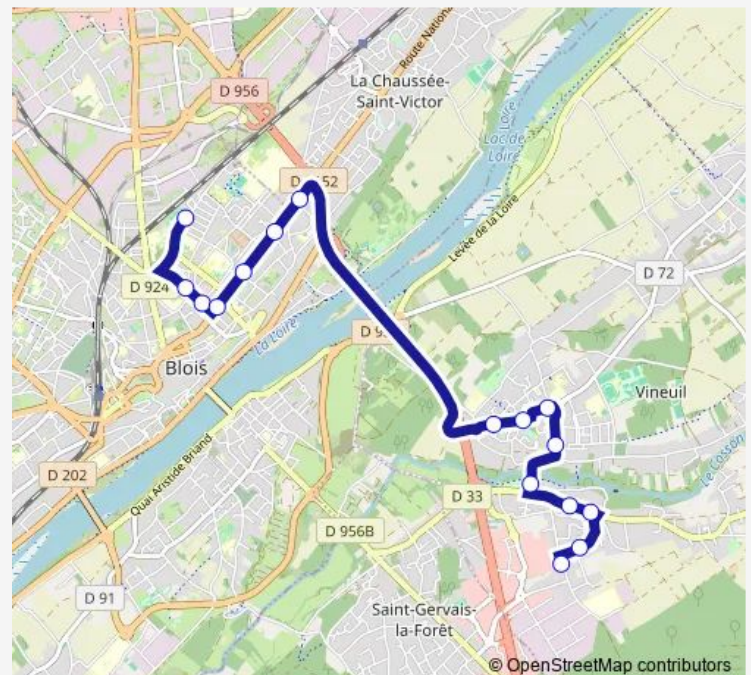

Mairie

Vallée

Portail

Pioches

Gapoux

Laudières

Route schedule

Pôle d'échanges — Laudières

Monday 17:30-18:30

Tuesday 17:30-18:30

Wednesday 12:25

Thursday 17:30-18:30

Friday 17:30-18:30

Saturday —

Sunday —

Route info

Direction: Pôle d'échanges

Stops: 16

Trip Duration: 0 hour 28 min

L17 — Ligne L17

BusMaps

Direction

Laudières — Centre Administratif

16 stops

[Open route schedule](#)

Laudières

Gapoux

Pioches

Portail

Vallée

Mairie

Paul Valéry