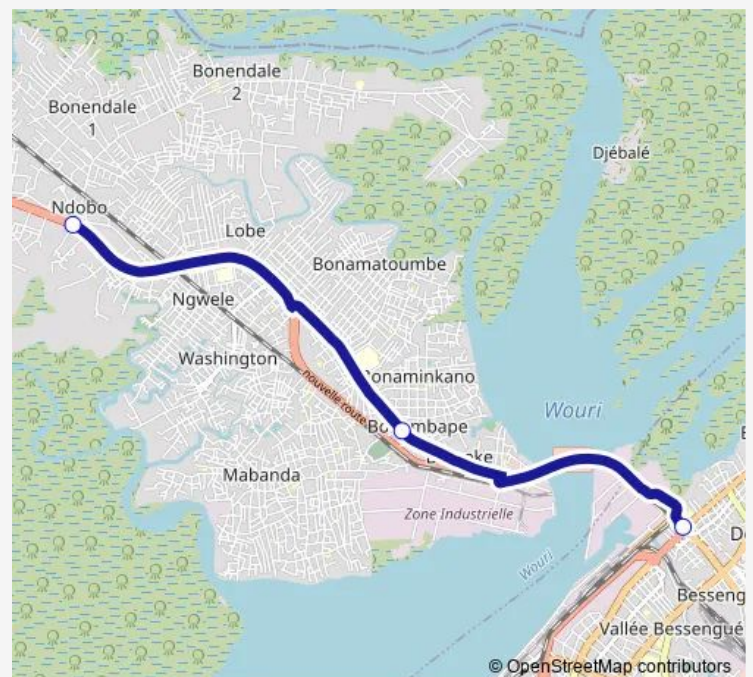

Communal Taxi Service Bonaberi Ndoobo to Rond Point Deido

[Go to website](#)**Direction**

Santa Lucia Bonaberi — Rond Point Deido

3 stops

[Open route schedule](#)

Santa Lucia Bonaberi

Compagne de Bonaberi

Rond Point Deido

Route schedule

Santa Lucia Bonaberi — Rond Point Deido

Monday	12:07
Tuesday	12:07
Wednesday	12:07
Thursday	12:07
Friday	12:07
Saturday	12:07
Sunday	12:07

Route info

Direction: Santa Lucia Bonaberi

Stops: 3

Trip Duration: 0 hour 19 min

Communal Taxi Service time schedules and route maps are available in an offline PDF at busmaps.com. Use the busmaps.com website to see live bus times, train schedule or subway schedule, and step-by-step directions for all public transit in Douala