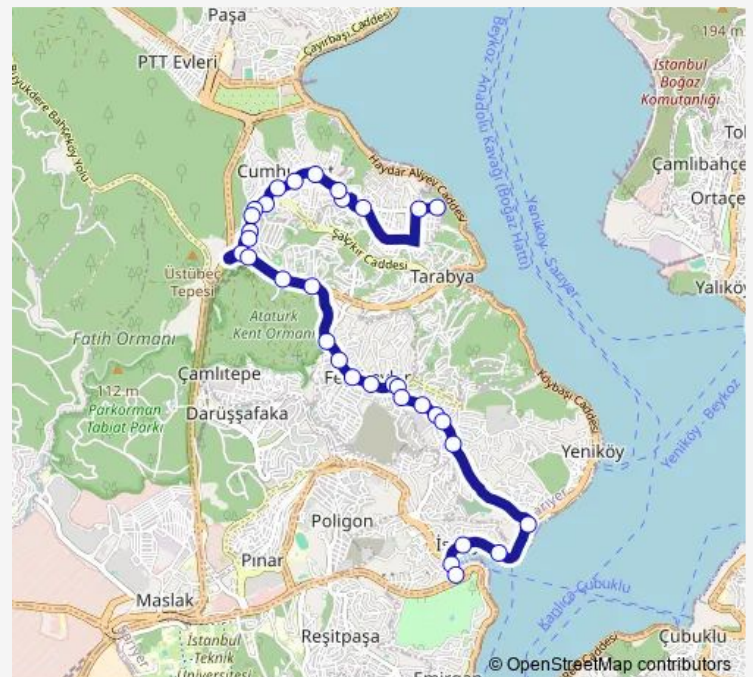

Thursday 06:50

Friday 06:50

Saturday 06:50

Sunday 06:50

Route info

Direction: Tarabyaüstü

Stops: 33

Trip Duration: 0 hour 26 min

Tarabyaüstü-İstinye-İstinye Park Avm — Sariyer Bölge Çalışma Grubu

BusMaps

Metin Oktay

Metin Oktay

Kartal Sokak

Nuri Paşa Cad.

Okul

Okul

Thursday 06:50

Friday 06:50

Saturday 06:50

Sunday 06:50

Route info

Direction: İstinye

Stops: 33

Trip Duration: 0 hour 26 min