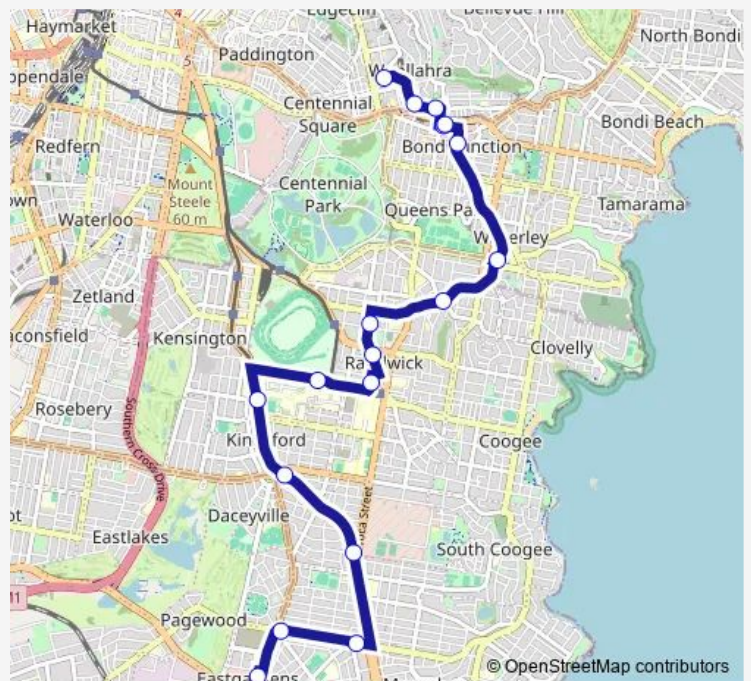

School Bus 688e Eastgardens to Woollahra Ps

[Go to website](#)

Direction

Woollahra Public School, Forth St — Westfield Eastgardens, Lower Level, Stand C

18 stops

[Open route schedule](#)

- Woollahra Public School, Forth St
- Edgecliff Rd Opp Wallis St
- Edgecliff Rd At Harkness Lane
- Bondi Junction Station, Stand G
- Bondi Junction Station, Stand F
- Bronte Rd At Gray St
- St Catherine's School, Gate 1, Albion St
- Frenchmans Rd At Clovelly Rd
- Cook St At Frances St
- Belmore Rd After Alison Rd
- Clara St Opp Blenheim St
- Unsw Gate 8, High St
- Unsw Mall Entrance, Anzac Pde
- Juniors Kingsford Light Rail, Stand B
- Anzac Pde At Avoca St
- Maroubra Rd After Ferguson St
- Maroubra Rd Before Bunnerong Rd
- Westfield Eastgardens, Lower Level, Stand C

Route schedule

Woollahra Public School, Forth St — Westfield Eastgardens, Lower Level, Stand C

Monday	15:10
Tuesday	15:10
Wednesday	15:10
Thursday	15:10
Friday	15:10
Saturday	—
Sunday	—

Route info

Direction: Woollahra Public School, Forth St

Stops: 18

Trip Duration: 0 hour 54 min

688e — Eastgardens to Woollahra Ps

Direction

Westfield Eastgardens, Bunnerong Rd, Stand A — Woollahra Public School, Forth St

20 stops

[Open route schedule](#)

Westfield Eastgardens, Bunnerong Rd, Stand A

Belmore Rd Before Alison Rd

Cook St At Frances St

Frenchmans Rd At Clovelly Rd

Albion St Opp St Catherine's School, Gate 1

Oxford Street Mall, Bronte Rd

Bondi Junction Station, Stand M

Oxford St After Newland St