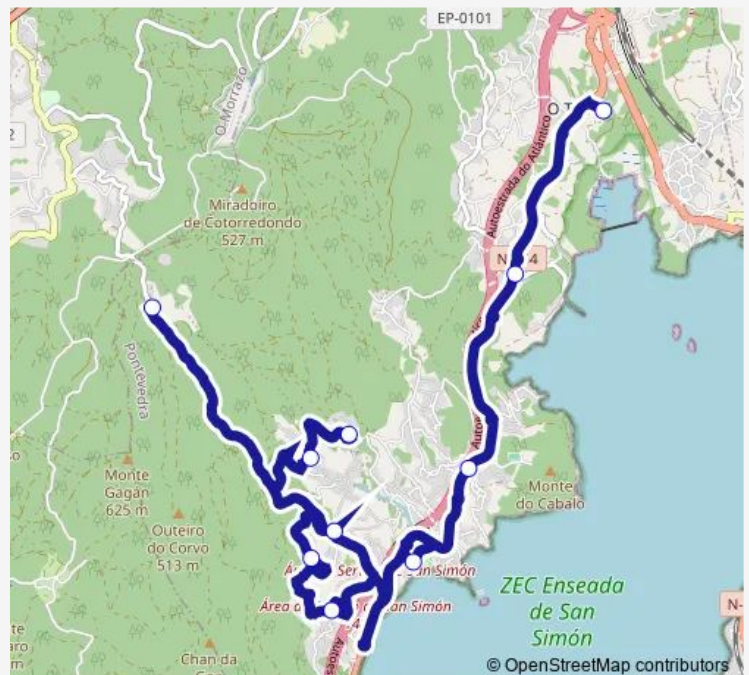

Pousada

Nores

Santa Cristina-Igrexa

Acuña

CEP de Riomaior

CPI do Toural

Route schedule

As Cernadas — CPI do Toural

Monday 08:05

Tuesday 08:05

Wednesday 08:05

Thursday 08:05

Friday 08:05

Saturday —

Sunday —

Route info

Direction: As Cernadas

Stops: 10

Trip Duration: 0 hour 35 min

XG625035 Bus time schedules and route maps are available in an offline PDF at busmaps.com. Use the busmaps.com website to see live bus times, train schedule or subway schedule, and step-by-step directions for all public transit in Pontevedra