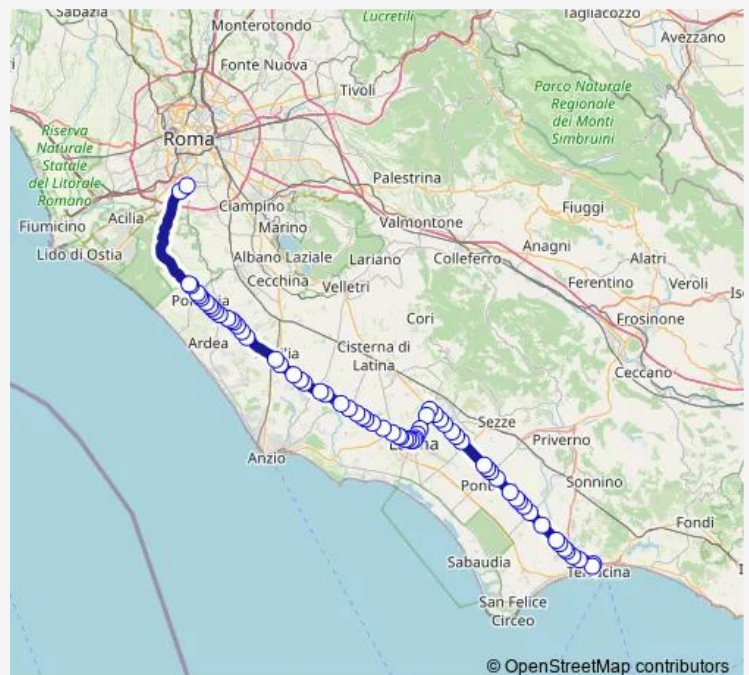

Latina | Borgo Faiti # f2779

Latina | Faiti # f2780

Latina | Valli d'Oro # f2781

Route schedule

Terracina | Stazione FS # f4008 — Roma | Laurentina (Metro B) # f2693

Monday 07:00

Tuesday 07:00

Wednesday 07:00

Thursday 07:00

Friday 07:00

Saturday 07:00

Sunday —

Route info

Direction: Terracina | Stazione FS # f4008

Stops: 68

Trip Duration: 3 hour 0 min