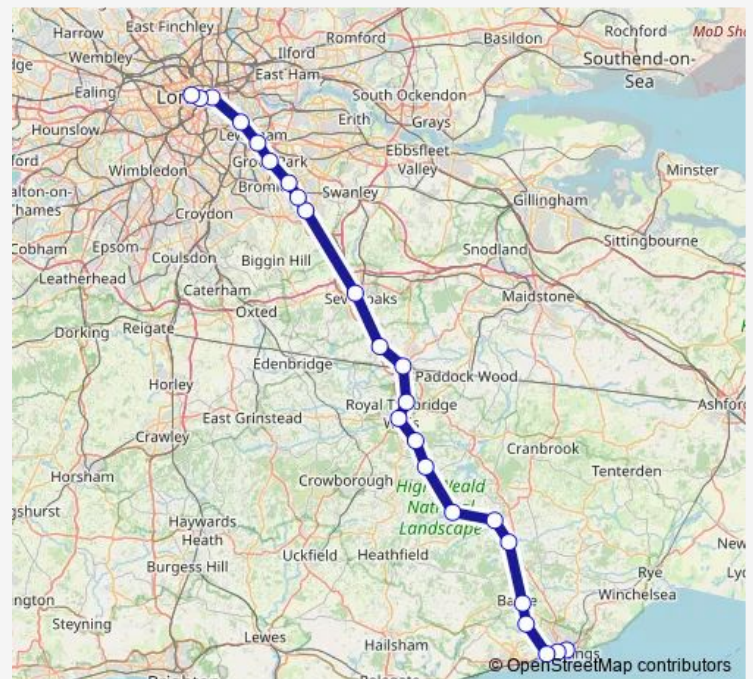

### Route info

Direction: Hastings

Stops: 24

Trip Duration: 2 hour 13 min

■ Se:Hgs->Chx — SE train service from HGS to Chx

London Bridge

London Waterloo East

London Charing Cross

**Direction**

Hastings — London Charing Cross

26 stops

[Open route schedule](#)

Hastings

St Leonards Warrior Square

West St Leonards

Crowhurst

## Route info

Direction: Hastings

Stops: 26

Trip Duration: 2 hour 4 min