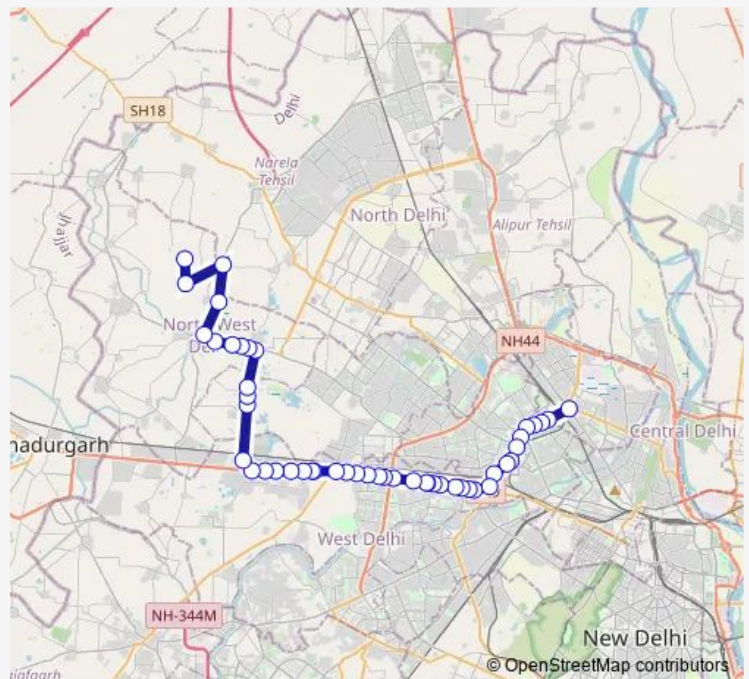

New Multan Nagar

Multan Nagar

Peera Garhi Chowk

Route schedule

Azadpur Terminal — Majra Dabas Village

Monday 07:05-22:00

Tuesday 07:05-22:00

Wednesday 07:05-22:00

Thursday 07:05-22:00

Friday 07:05-22:00

Saturday 07:05-22:00

Sunday 07:05-22:00

Route info

Direction: Azadpur Terminal

Stops: 48

Trip Duration: 2 hour 3 min

■ 935up

BusMaps

Peera Garhi Metro Station

Udyog Nagar

Inder Enclave

Jwala Puri / Nangloi Depot

Nangloi JJ Colony-1ii

Sultanpuri Crossing