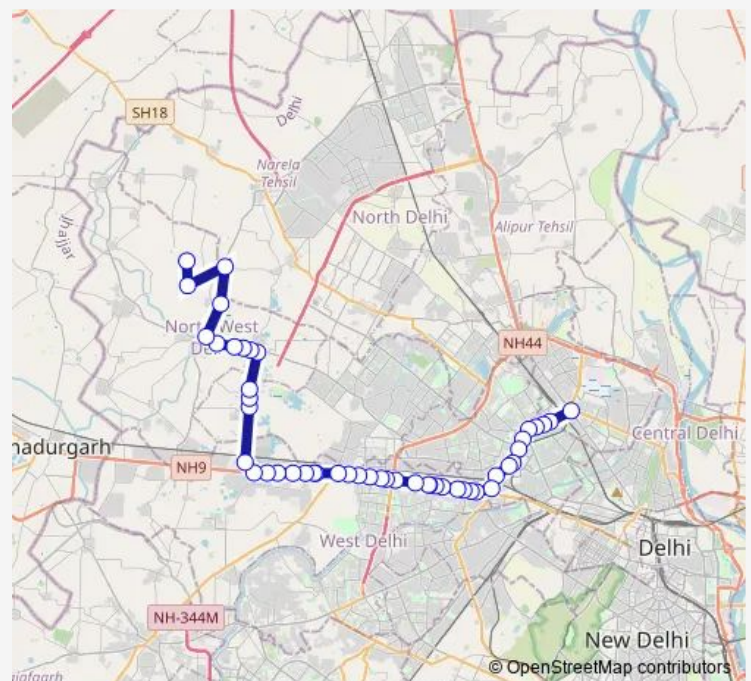

New Multan Nagar

Multan Nagar

Peera Garhi Chowk

Route schedule

Azadpur Terminal — Majra Dabas Village

Monday 07:05-22:00

Tuesday 07:05-22:00

Wednesday 07:05-22:00

Thursday 07:05-22:00

Friday 07:05-22:00

Saturday 07:05-22:00

Sunday 07:05-22:00

Route info

Direction: Azadpur Terminal

Stops: 48

Trip Duration: 2 hour 3 min

■ 935up

BusMaps

Peera Garhi Metro Station

Udyog Nagar

Inder Enclave

Jwala Puri / Nangloi Depot

Nangloi JJ Colony-1ii

Sultanpuri Crossing