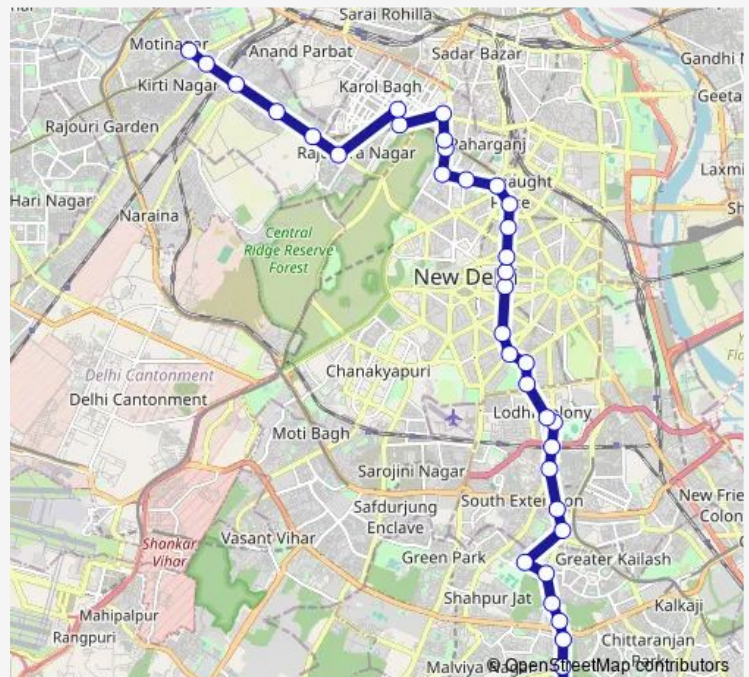

### Route schedule

Pushpa Bhawan — Karampura Terminal

Monday 05:35-20:05

Tuesday 05:35-20:05

Wednesday 05:35-20:05

Thursday 05:35-20:05

Friday 05:35-20:05

Saturday 05:35-20:05

### Route info

Direction: Pushpa Bhawan

Stops: 38

Trip Duration: 1 hour 32 min

■ 521down

BusMaps

Windsor Place

Western Court