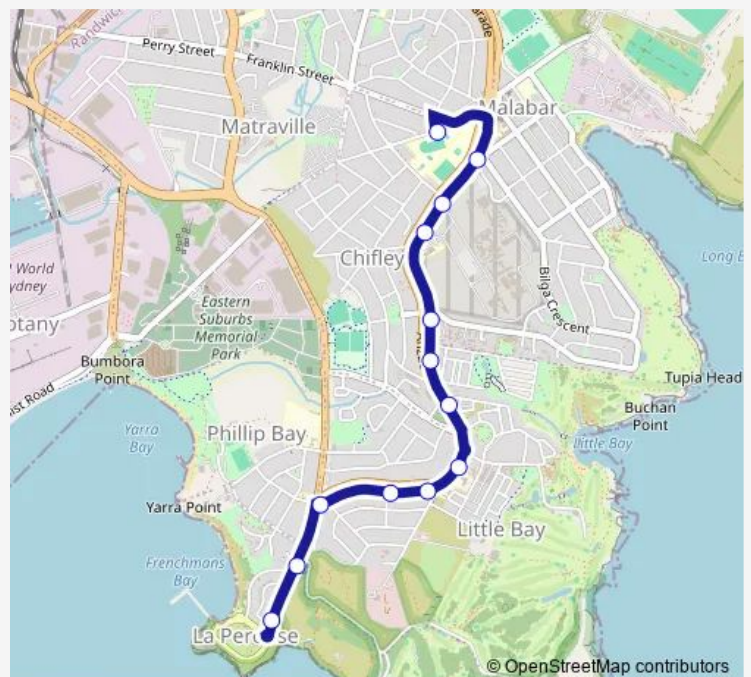

School Bus 748e Matraville Sports High School to La Perouse

[Go to website](#)

Direction

Matraville High School, Burke St — Anzac Pde Terminus

13 stops

[Open route schedule](#)

Matraville High School, Burke St

Anzac Pde Opp Matraville Sports Hs

Anzac Pde After Mitchell St

Long Bay Correctional Complex, Anzac Pde

Anzac Pde After Bilga Cres

Anzac Pde After Cawood Av

Anzac Pde After Gubbuteh Rd

Anzac Pde After Pine Av

Anzac Pde At Jennifer St

Anzac Pde At Budd Av

Anzac Pde At Bunnerong Rd

Botany Bay National Park, Anzac Pde

Anzac Pde Terminus

Route schedule

Matraville High School, Burke St — Anzac Pde Terminus

Monday 15:12

Tuesday 15:12

Wednesday 15:12

Thursday 14:24

Friday 15:12

Saturday —

Sunday —

Route info

Direction: Matraville High School, Burke St

Stops: 13

Trip Duration: 0 hour 9 min