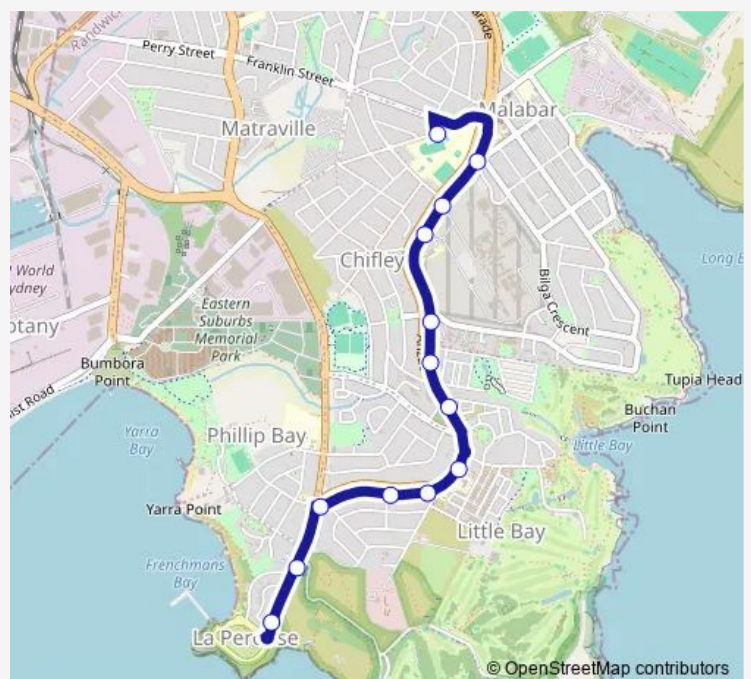

School Bus 748e Matraville Sports High School to La Perouse

[Go to website](#)

Direction

Matraville High School, Burke St — Anzac Pde Terminus

13 stops

[Open route schedule](#)

Matraville High School, Burke St

Anzac Pde Opp Matraville Sports Hs

Anzac Pde After Mitchell St

Long Bay Correctional Complex, Anzac Pde

Anzac Pde After Bilga Cres

Anzac Pde After Cawood Av

Anzac Pde After Gubbuteh Rd

Anzac Pde After Pine Av

Anzac Pde At Jennifer St

Anzac Pde At Budd Av

Anzac Pde At Bunnerong Rd

Botany Bay National Park, Anzac Pde

Anzac Pde Terminus

Route schedule

Matraville High School, Burke St — Anzac Pde Terminus

Monday 15:12

Tuesday 15:12

Wednesday 15:12

Thursday 14:24

Friday 15:12

Saturday —

Sunday —

Route info

Direction: Matraville High School, Burke St

Stops: 13

Trip Duration: 0 hour 9 min