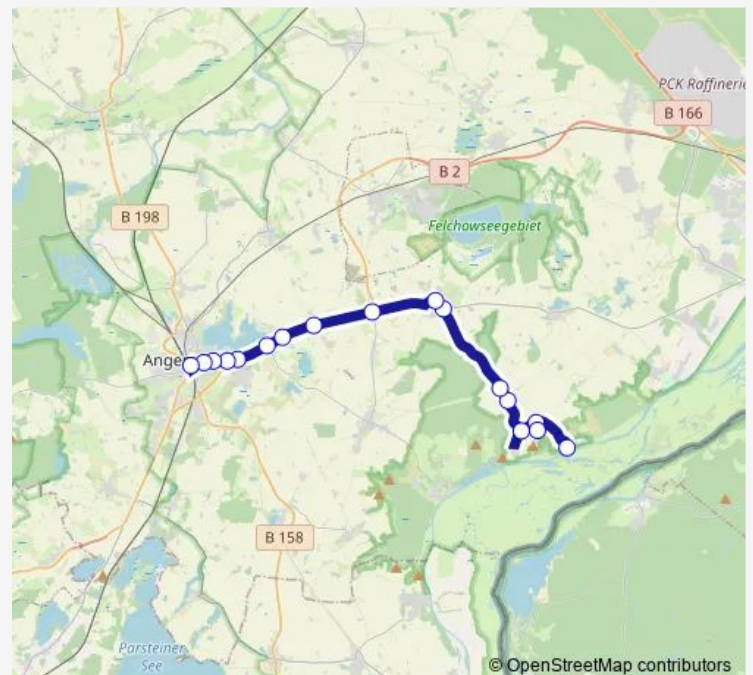

Tuesday 14:28-16:21

Wednesday 14:28-16:21

Thursday 14:28-16:21

Friday 14:28-16:21

Saturday —

Sunday —

Route info

Direction: Stützkow

Stops: 7

Trip Duration: 0 hour 12 min

■ 464

BusMaps

Direction

Felchow — Stützkow

7 stops

[Open route schedule](#)