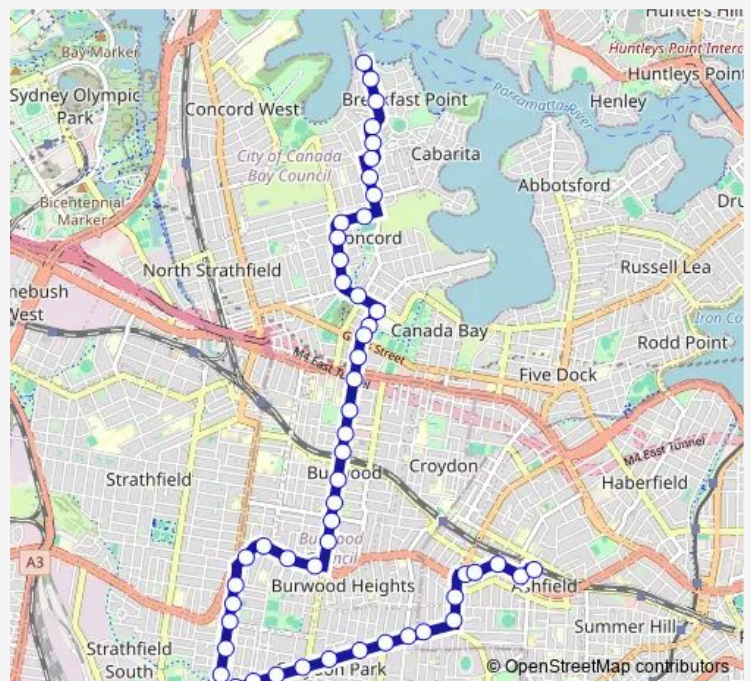

Georges River Rd After McCall Av

Georges River Rd Opp Rawson St

Georges River Rd Before Lees Av

Georges River Rd At Walsh Av

Coronation Pde After Punchbowl Rd

Coronation Pde At Chiswick St

Route schedule

St Vincents College Ashfield, Alt St — Whittaker St At Tennyson Rd

Monday 04:45-24:00

Tuesday 04:45-24:00

Wednesday 04:45-24:00

Thursday 04:45-24:00

Friday 04:45-24:00

Saturday 05:45-24:00

Sunday 07:45-21:30

Route info

Direction: St Vincents College Ashfield, Alt St

Stops: 54

Trip Duration: 1 hour 0 min

464 — Ashfield to Mortlake

Coronation Pde Opp Tangarra St

Coronation Pde At Hill St

Coronation Pde Opp St Thomas' Anglican Church

Coronation Pde At Plymouth St

The Broadway, Liverpool Rd

Liverpool Rd At Wentworth Rd

Liverpool Rd At Lindsay St

Liverpool Rd Opp St Joseph's Primary School

Burwood Rd After Liverpool Rd

Burwood Rd At Minna St