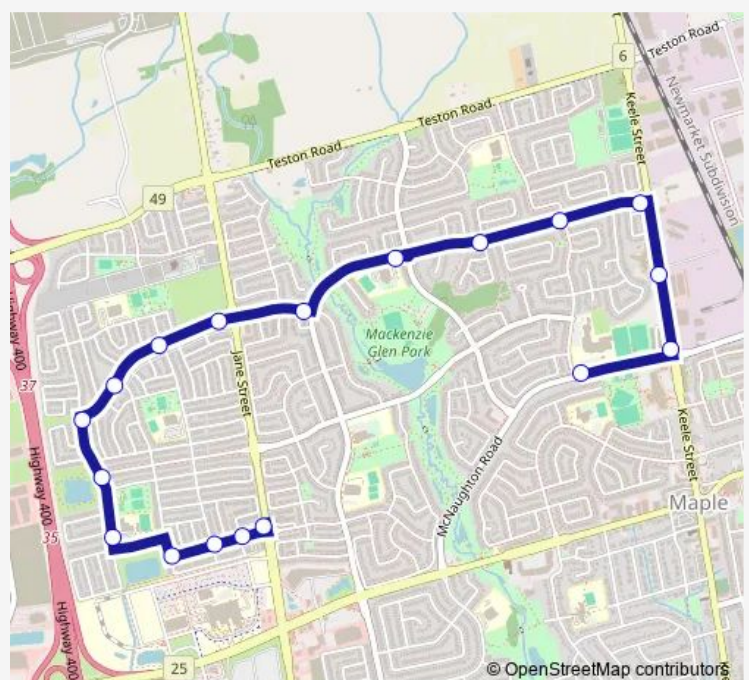

Mcnaughton RD / ST. Joan OF ARC Av

Route schedule

Jane ST / Grand Valley Blvd — Mcnaughton RD / ST. Joan OF ARC Av

Monday 07:48

Tuesday 07:48

Wednesday 07:48

Thursday 07:48

Friday 07:48

Saturday —

Sunday —

Route info

Direction: Jane ST / Grand Valley Blvd

Stops: 18

Trip Duration: 0 hour 17 min

Direction

Mcnaughton RD / ST. Joan OF ARC Av — Grand Valley Blvd / Jane St

20 stops

[Open route schedule](#)

Mcnaughton RD / ST. Joan OF ARC Av

Mcnaughton RD / Keele St

Keele ST Stop # 3940

Keele ST / Drummond Dr

Drummond DR / Treasure Hill Rd

Drummond DR / ST. Joan OF ARC Av

Monday 14:35

Tuesday 14:35

Wednesday 14:35

Thursday 14:35

Friday 14:35

Saturday —

Sunday —

Route info