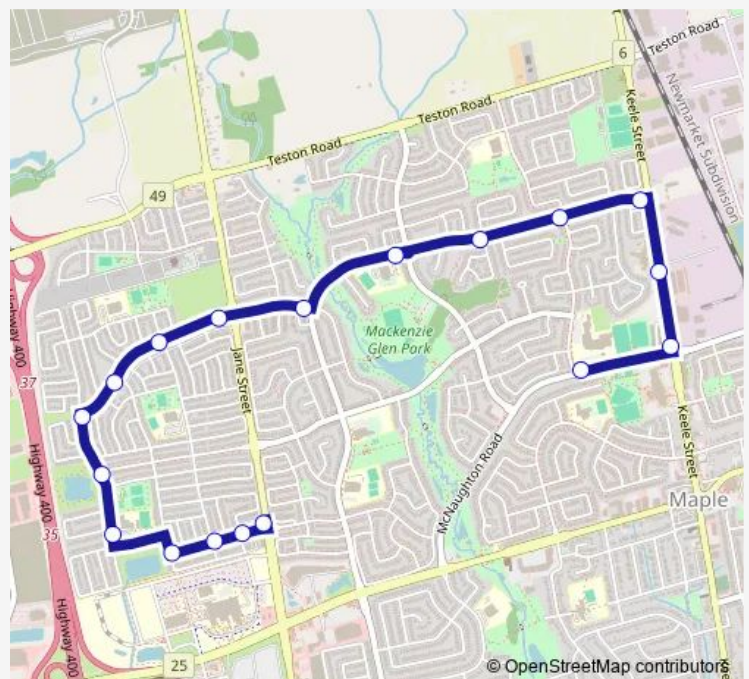

### Route schedule

Jane ST / Grand Valley Blvd — Mcnaughton RD / ST. Joan OF ARC Av

Monday 07:48

Tuesday 07:48

Wednesday 07:48

Thursday 07:48

Friday 07:48

Saturday —

### Route info

Direction: Jane ST / Grand Valley Blvd

Stops: 18

Trip Duration: 0 hour 17 min

**Direction**

Mcnaughton RD / ST. Joan OF ARC Av — Grand Valley Blvd / Jane St

20 stops

[Open route schedule](#)