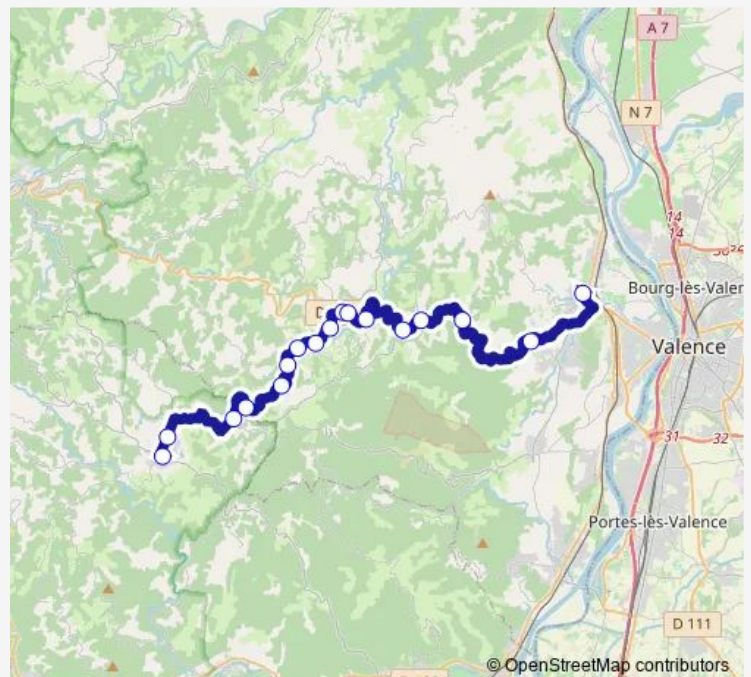

Bus 464 Ligne 460

[Go to website](#)

Direction

Vernoux Place Delarbre — College DE Crussol

17 stops

[Open route schedule](#)

Vernoux Place Delarbre

Vernoux Piscine

LE Grand Pre

LA Pine

Leyrisse

LE Fringuet

LE Pin

Chantegraille

College DE Crussol

Route schedule

Vernoux Place Delarbre — College DE Crussol

Monday 07:00

Tuesday 07:00

Wednesday 07:00

Thursday 07:00

Friday 07:00

Saturday —

Sunday —

Route info

Direction: Vernoux Place Delarbre

Stops: 17

Trip Duration: 0 hour 50 min

464 — Ligne 460

464 Bus time schedules and route maps are available in an offline PDF at busmaps.com. Use the busmaps.com website to see live bus times, train schedule or subway schedule, and step-by-step directions for all public transit in Alboussiere