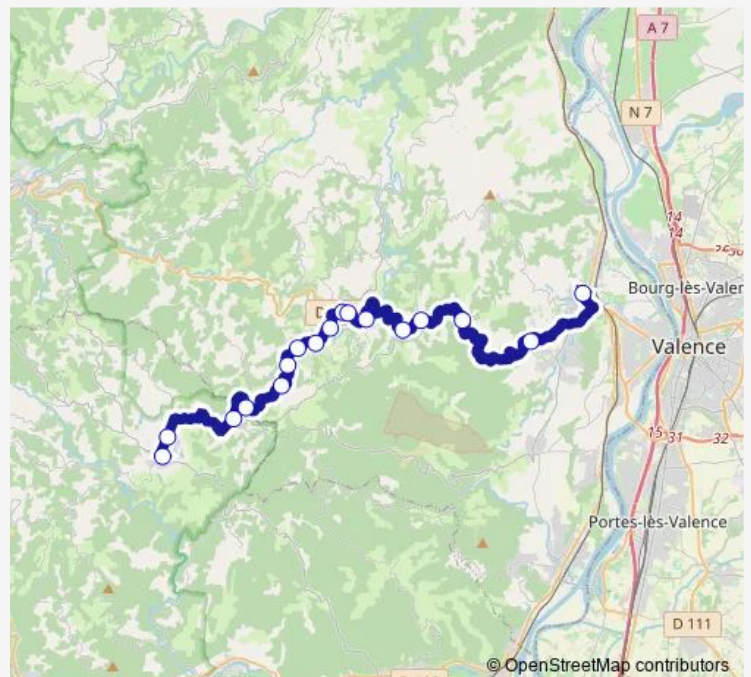

Bus 464 Ligne 460

[Go to website](#)

Direction

Vernoux Place Delarbre — College DE Crussol

17 stops

[Open route schedule](#)

Vernoux Place Delarbre

Vernoux Piscine

LE Grand Pre

LA Pine

Leyrisse

LE Fringuet

LE Pin

Chantegraille

College DE Crussol

Route schedule

Vernoux Place Delarbre — College DE Crussol

Monday 07:00

Tuesday 07:00

Wednesday 07:00

Thursday 07:00

Friday 07:00

Saturday —

Sunday —

Route info

Direction: Vernoux Place Delarbre

Stops: 17

Trip Duration: 0 hour 50 min

464 — Ligne 460

464 Bus time schedules and route maps are available in an offline PDF at busmaps.com. Use the busmaps.com website to see live bus times, train schedule or subway schedule, and step-by-step directions for all public transit in Alboussiere