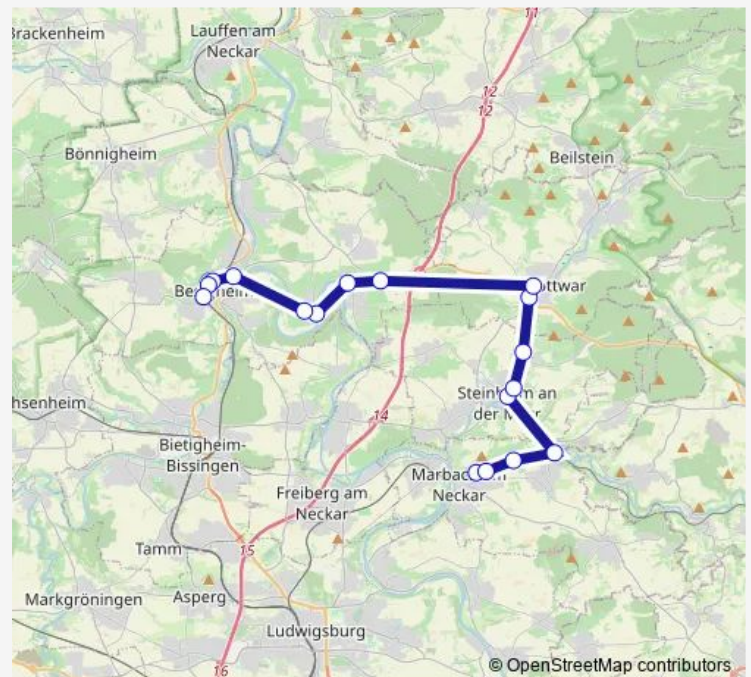

Marbach (N) — Besigheim

Monday 09:59-17:59

Tuesday —

Wednesday —

Thursday 09:59-17:59

Friday —

Saturday —

Sunday 09:59-17:59

Route info

Direction: Marbach (N)

Stops: 17

Trip Duration: 0 hour 43 min

464

BusMaps

Direction

Besigheim — Marbach (N)

Erdmannhausen Huober

Marb.(N) Rielingshäuser Str.

Marbach (N)

Route schedule

Besigheim — Marbach (N)

Monday 11:14-19:14

Tuesday —

Wednesday —

Thursday 11:14-19:14

Friday —

Saturday —

Sunday 11:14-19:14

Route info

Direction: Besigheim

Stops: 17

Trip Duration: 0 hour 45 min