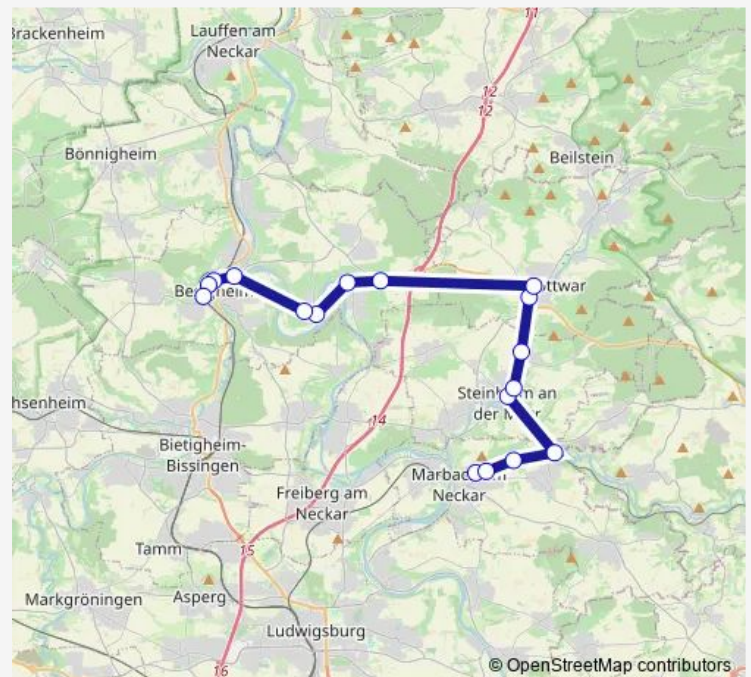

### Direction

Marbach (N) — Besigheim

17 stops

[Open route schedule](#)

Marbach (N)

Marb.(N) Rielingshäuser Str.

Erdmannhausen Huober

Erdmannh. Schweißbrücke

### Route schedule

Marbach (N) — Besigheim

Monday 09:59-17:59

Tuesday —

Wednesday —

Thursday 09:59-17:59

Friday —

Saturday —

### Route info

Direction: Marbach (N)

Stops: 17

Trip Duration: 0 hour 43 min

464

BusMaps