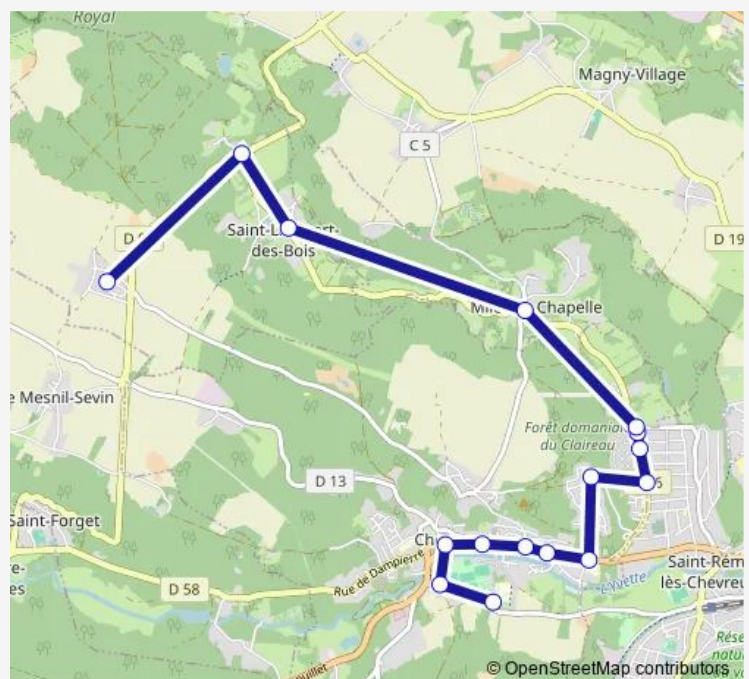

Lamartine

Port Royal

Les Tourelles

Village

Place

Port Royal

La Brosse

Lycée Descartes

07:18-08:18

Thursday

07:18-08:18

Friday

07:18-08:18

Saturday

—

Sunday

—

Route info

Direction: Collège P. de Coubertin

Stops: 18

Trip Duration: 0 hour 42 min

Direction

La Brosse — Collège P. de Coubertin

10 stops

[Open route schedule](#)

La Brosse

Port Royal

Place

Village

Les Tourelles

Diderot

Les Côteaux