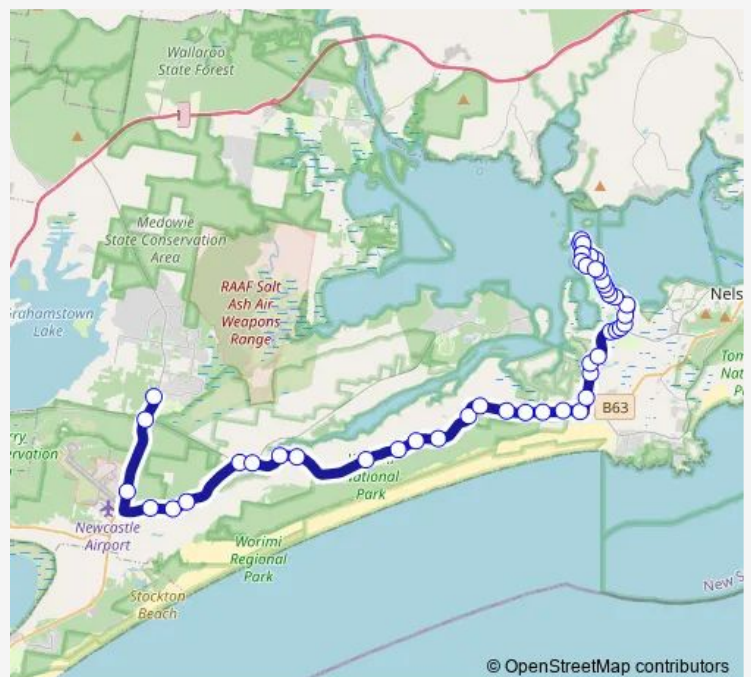

3797 Nelson Bay Rd

3927 Nelson Bay Rd

Nelson Bay Rd After Binder Rd

Nelson Bay Rd After Trotter Rd

4177 Nelson Bay Rd

Nelson Bay Rd Before Port Stephens Dr

Route schedule

Catherine Mcauley College, Bus Stop B — Bagnall Av Before Soldiers Point Rd

Monday 15:07

Tuesday 15:07

Wednesday 15:07

Thursday 15:07

Friday 15:07

Saturday —

Sunday —

Route info

Direction: Catherine Mcauley College, Bus Stop B

Stops: 48

Trip Duration: 0 hour 43 min

© OpenStreetMap contributors

S573 — Medowie Catholic to Soldiers Point

Sahara Trails, Port Stephens Dr

Port Stephens Dr Opp Sky Cl

Port Stephens Dr Before Taylors Beach Rd

Port Stephens Dr Opp Trades Ct

Port Stephens Dr After Diere Point Rd

Port Stephens Dr Before Kanimbla Dr

Port Stephens Dr After Kanimbla Dr

Port Stephens Dr After Soldiers Point Rd