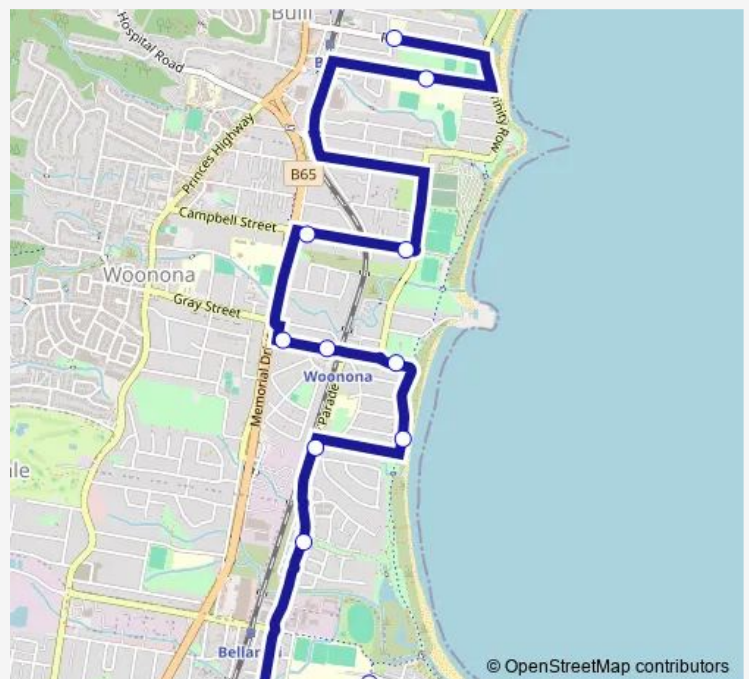

Campbell St After Carrington St

Campbell St After Mehaffey St

Park Rd At Thompson St

Park Rd Opp Woonona Station

Lighthouse Drive Park, Park Rd

Beach Dr Opp Robertson Rd

Railway Pde After Dorrigo Av

Pioneer Rd Opp Edward Corrigan Cl

Holy Spirit College, Cawley St

Route schedule

St Joseph's Primary School, Park Rd — Holy Spirit College, Cawley St

Monday	15:00
Tuesday	15:00
Wednesday	15:00
Thursday	15:00
Friday	15:00
Saturday	—
Sunday	—

Route info

Direction: St Joseph's Primary School, Park Rd

Stops: 11

Trip Duration: 0 hour 25 min

S356 — Woonona to Bulli Hs

Direction

Pioneer Dr At Henry Fry Pl — Waniora Public School, Ursula Rd

9 stops

[Open route schedule](#)

Pioneer Dr At Henry Fry Pl

Dorrigo Av Before Beach Dr

Beach Dr At Robertson Rd

Park Rd Opp Lighthouse Drive Park

Woonona Station, Park Rd

Park Rd Before Mitchell Rd

Carrington St After Campbell St