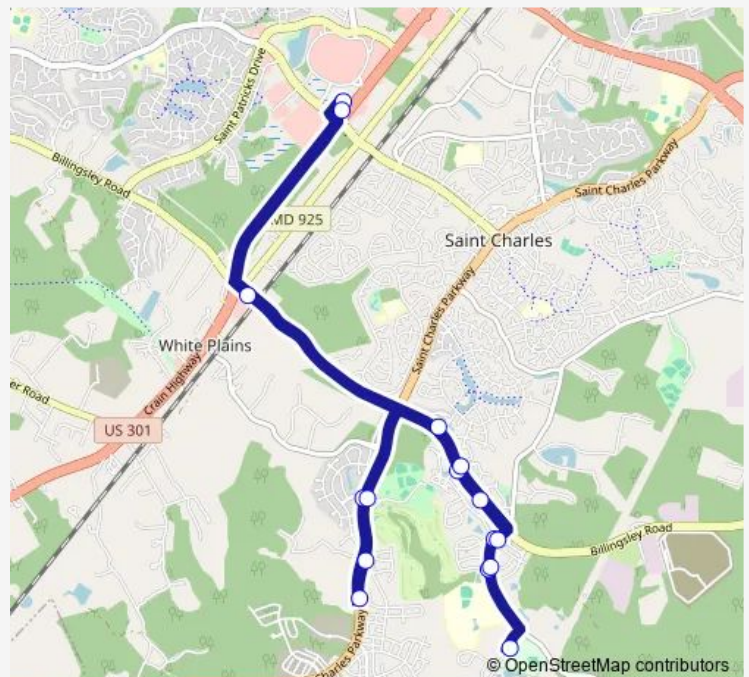

Bus St. Charles D

[Go to website](#)

Direction

301 Park & Ride Transfer Point — Waldorf Transfer Point

16 stops

[Open route schedule](#)

301 Park & Ride Transfer Point

Rt 301 N & Billingsley Rd (Wawa)

Piney Church Rd & Royal Birkdale Ave

St Linus Dr (Regency Furniture Stadium)

Piney Church Rd & Tipperary Ave

Piney Church Rd & St Matthews Dr

Billingsley Rd & St Owen Ct

Billingsley Rd & St Martin's Dr

Waldorf Transfer Point

Route schedule

301 Park & Ride Transfer Point — Waldorf Transfer Point

Monday 06:30-21:30

Tuesday 06:30-21:30

Wednesday 06:30-21:30

Thursday 06:30-21:30

Friday 06:30-21:30

Saturday 06:30-21:30

Sunday —

Route info

Direction: 301 Park & Ride Transfer Point

Stops: 16

Trip Duration: 0 hour 23 min

St. Charles D

Bus time schedules and route maps are available in an offline PDF at busmaps.com. Use the busmaps.com website to see live bus times, train schedule or subway schedule, and step-by-step directions for all public transit in La Plata