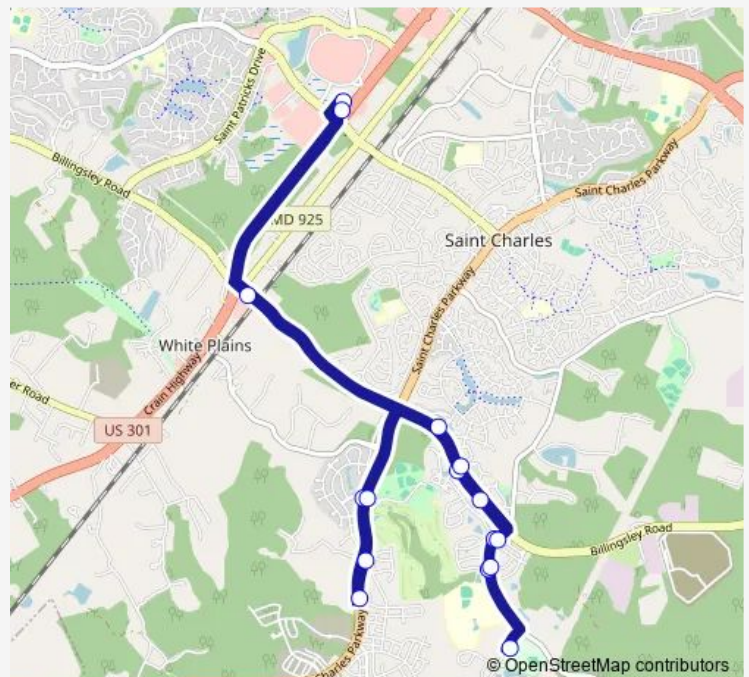

Bus St. Charles D

[Go to website](#)

Direction

301 Park & Ride Transfer Point — Waldorf Transfer Point

16 stops

[Open route schedule](#)

301 Park & Ride Transfer Point

Rt 301 N & Billingsley Rd (Wawa)

Piney Church Rd & Royal Birkdale Ave

St Linus Dr (Regency Furniture Stadium)

Piney Church Rd & Tipperary Ave

Piney Church Rd & St Matthews Dr

Billingsley Rd & St Owen Ct

Billingsley Rd & St Martin's Dr

Waldorf Transfer Point

Route schedule

301 Park & Ride Transfer Point — Waldorf Transfer Point

Monday 06:30-21:30

Tuesday 06:30-21:30

Wednesday 06:30-21:30

Thursday 06:30-21:30

Friday 06:30-21:30

Saturday 06:30-21:30

Sunday —

Route info

Direction: 301 Park & Ride Transfer Point

Stops: 16

Trip Duration: 0 hour 23 min

St. Charles D

Bus time schedules and route maps are available in an offline PDF at busmaps.com. Use the busmaps.com website to see live bus times, train schedule or subway schedule, and step-by-step directions for all public transit in La Plata