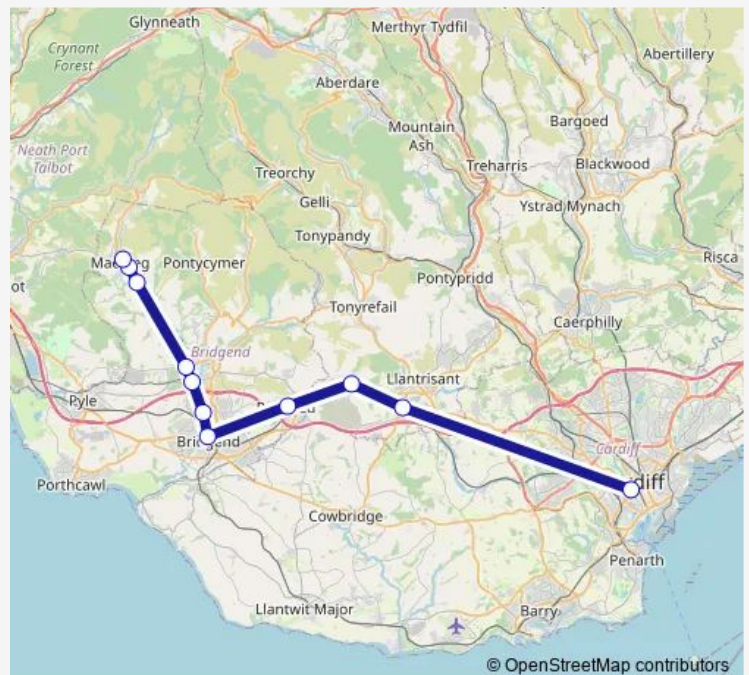

Saturday 05:49-21:19

Sunday 08:45-19:43

Route info

Direction: Cardiff Central

Stops: 11

Trip Duration: 0 hour 55 min

■ Aw:Cdf->Mst — AW train service from CDF to Mst

Direction

Cardiff Central — Maesteg

10 stops

[Open route schedule](#)

Cardiff Central

Ninian Park

Pontyclun

Bridgend

Wildmill

Tuesday 05:54

Wednesday 05:54

Thursday 05:54

Friday 05:54

Saturday —

Sunday —

Route info

Direction: Cardiff Central