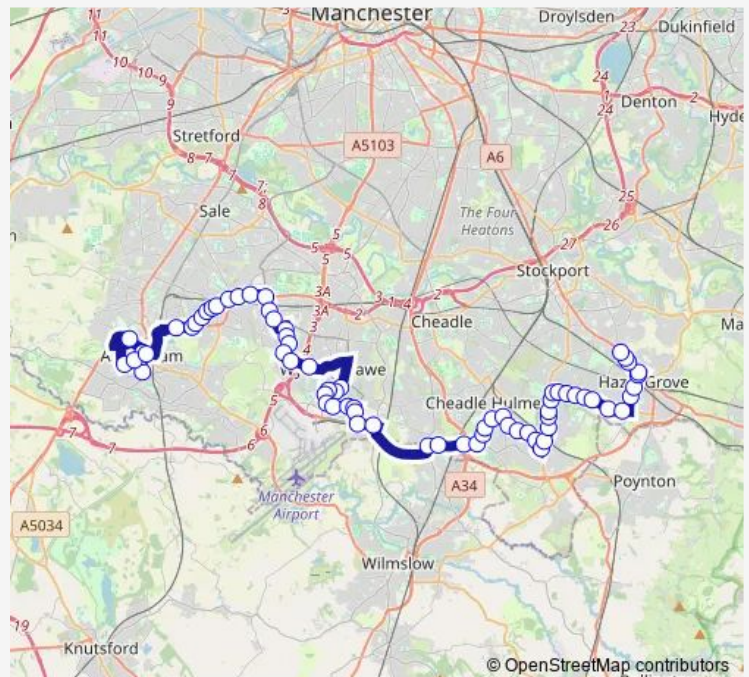

Baguley Metrolink Stop

Ledson Road

The Red Rose

Route schedule

Stamford Road — Sainsbury's

Monday 15:33

Tuesday 15:33

Wednesday 15:33

Thursday 15:33

Friday 15:33

Saturday —

Sunday —

Route info

Direction: Stamford Road

Stops: 70

Trip Duration: 1 hour 30 min

751A — Stepping Hill, Sainsbury's - John Leigh Park, Loreto

Beckfield Road

Whitburn Road

Newall Green Post Office

Wrekin Avenue

Portway

Prinknash Road

Saltrush Road

Tayfield Road

Exbourne Road

Hilary Road

The Red Beret

The Cornishman

Shadow Moss Road

Shadowmoss Metrolink Stop

Shadow Moss Road