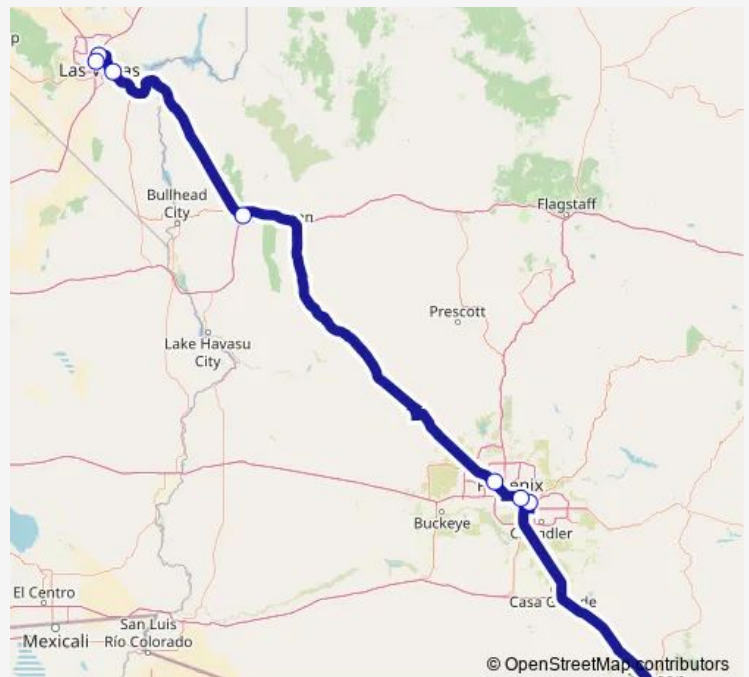

### Direction

Tucson (6th Street Garage - University of Arizona, Tucson)  
— Las Vegas Strip (Las Vegas Blvd)

9 stops

[Open route schedule](#)

Tucson (6th Street Garage - University of Arizona, Tucson)

Tucson Downtown

Tempe (University Dr/Rural Rd)

Phoenix Sky Harbor Airport/44th Street Station

Phoenix Glendale (59th Ave / W. Hayward)

Kingman (North)

Henderson (Galleria at Sunset)

Las Vegas Downtown (1st St)

Las Vegas Strip (Las Vegas Blvd)

### Route schedule

Tucson (6th Street Garage - University of Arizona, Tucson)  
— Las Vegas Strip (Las Vegas Blvd)

Monday 02:40-18:45

Tuesday 02:40

Wednesday 02:40-18:45

Thursday 18:45

Friday 02:40-18:45

Saturday 02:40-18:45

### Route info

Direction: Tucson (6th Street Garage - University of Arizona, Tucson)

Stops: 9

Trip Duration: 9 hour 50 min