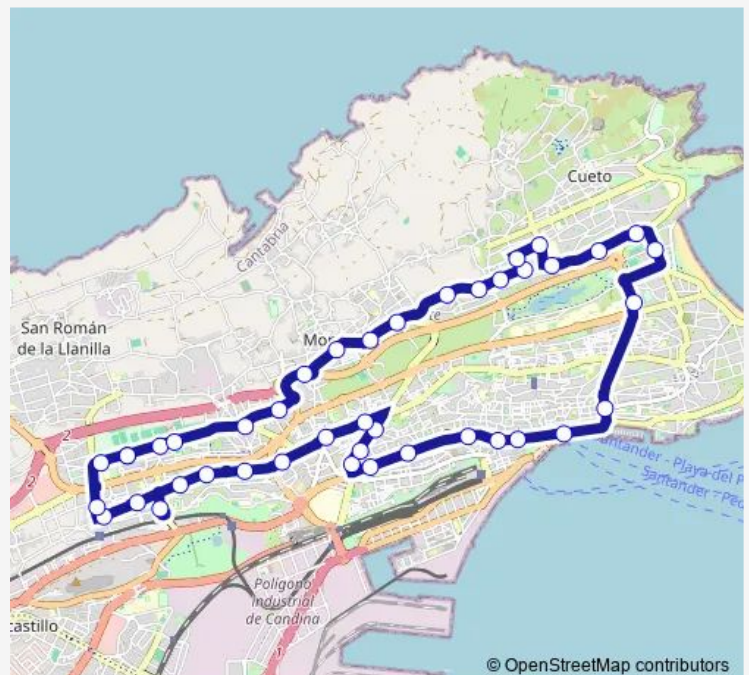

Thursday 07:05-21:35

Friday 07:05-21:35

Saturday 07:05-21:35

Sunday 07:05-21:35

Route info

Direction: Complejo Deportivo

Stops: 42

Trip Duration: 1 hour 0 min