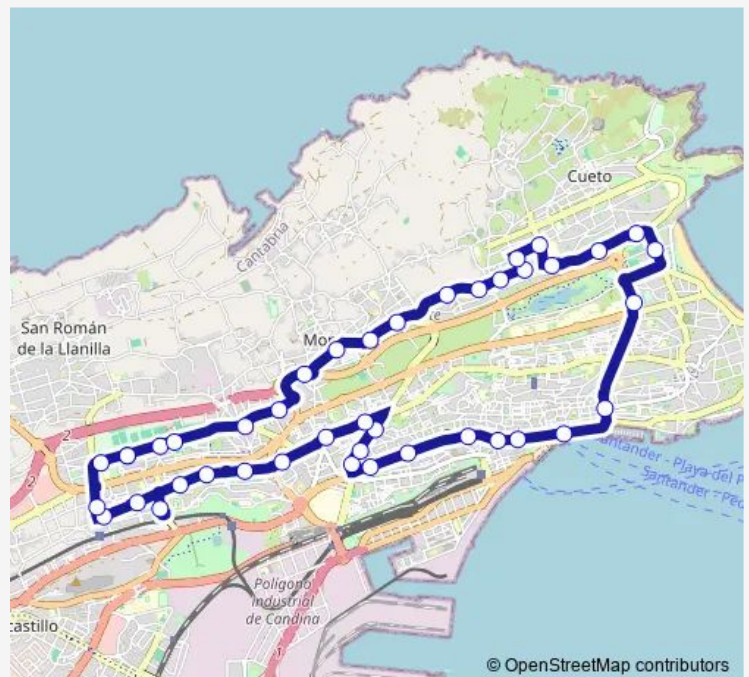

Thursday 07:05-21:35

Friday 07:05-21:35

Saturday 07:05-21:35

Sunday 07:05-21:35

Route info

Direction: Complejo Deportivo

Stops: 42

Trip Duration: 1 hour 0 min