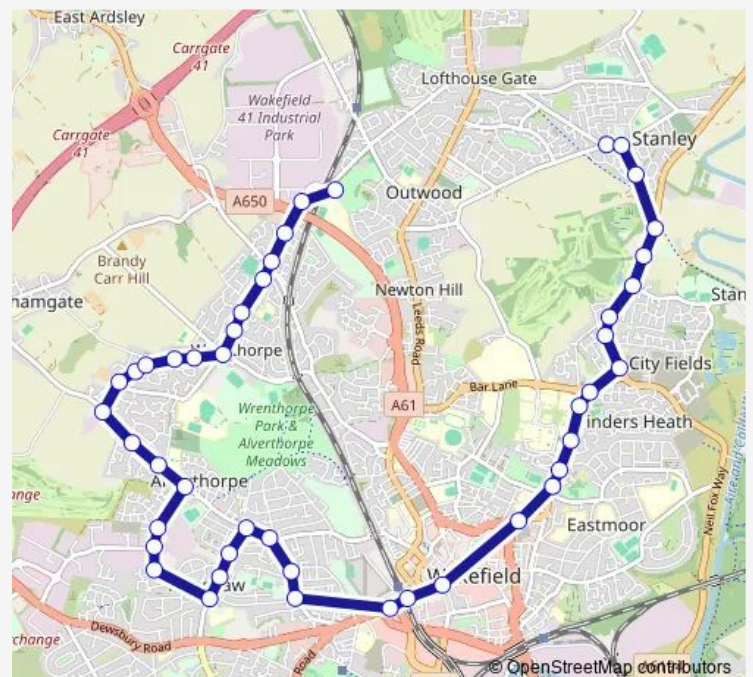

Alverthorpe Road Denhale Ave

New Scarborough Rufford Street

Batley Road Peacock Ave

Route schedule

Rooks Nest Rd Baker Lane — Outwood Grange Sch

Monday 07:08

Tuesday 07:08

Wednesday 07:08

Thursday 07:08

Friday 07:08

Saturday —

Sunday —

Route info

Direction: Rooks Nest Rd Baker Lane

Stops: 45

Trip Duration: 0 hour 45 min

■ Og1

BusMaps

J&I School

Flanshaw Road Derwent Rd

Flanshaw Road Thirlmere Rd

Flanshaw Hotel

Flanshaw Lane Spout Fold

Flanshaw Lane Harrap St

Route info

Direction: Outwood Grange Sch

Stops: 45

Trip Duration: 0 hour 45 min

Alverthorpe Road Denhale Ave

Westgate End

Retail Parks K

Westgate D