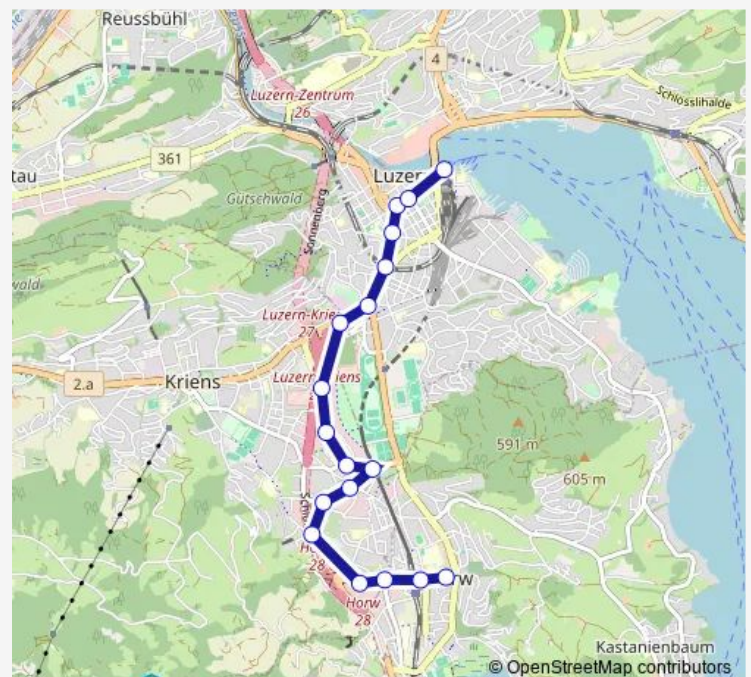

### Route schedule

Horw, Zentrum — Luzern, Bahnhof

Monday	—
Tuesday	—
Wednesday	—
Thursday	—
Friday	25:55-02:55 <sup>+1</sup>
Saturday	03:55-02:55 <sup>+1</sup>
Sunday	03:55-04:55

### Route info

Direction: Horw, Zentrum

Stops: 18

Trip Duration: 0 hour 17 min

■ N21

BusMaps