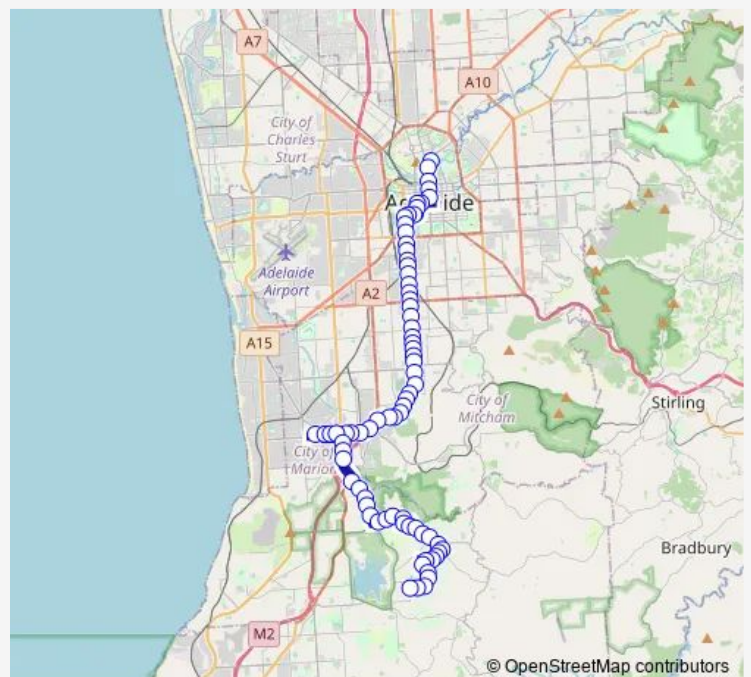

Stop 2 Sir Edwin Smith Ave - East side

Stop 1 Sir Edwin Smith Ave - South side

Stop A2 King William Rd - East side

Stop C2 King William St - East side

Stop E1 King William St - East side

Stop W2 Grote St - South side

Stop 2 Goodwood Rd - East side

Stop 3 Goodwood Rd - East side

Stop 4 Goodwood Rd - East side

Stop 5 Goodwood Rd - East side

Stop 6 Goodwood Rd - East side

Stop 7 Goodwood Rd - East side

Stop 8 Goodwood Rd - East side

Route schedule

Stop 2 Sir Edwin Smith Ave - East side — Zone B Aberfoyle Hub Interchange

Monday	—
Tuesday	—
Wednesday	—
Thursday	—
Friday	—
Saturday	25:00-02:00 ⁺¹
Sunday	03:00-04:00

Route info

Direction: Stop 2 Sir Edwin Smith Ave - East side

Stops: 78

Trip Duration: 0 hour 56 min

Stop 9 Goodwood Rd - East side

Stop 10 Goodwood Rd - East side

Stop 11 Goodwood Rd - East side

Stop 12 Goodwood Rd - East side

Stop 13 Goodwood Rd - East side

Stop 14 Goodwood Rd - East side