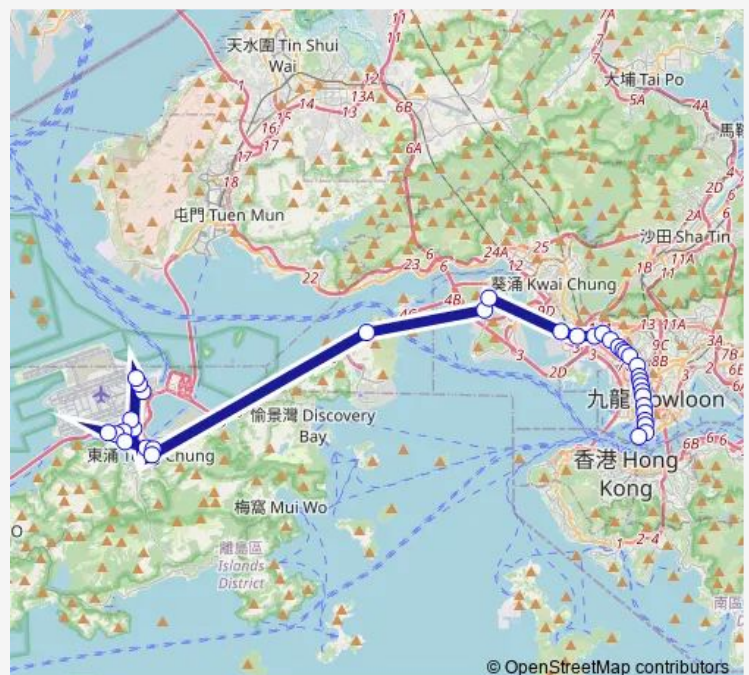

[Ctb] Cathay Pacific City, Chun Ming Road[Lwb] Cathay Pacific City[Nlb] Cathay City

[Ctb] Airport Police Station, Catering Road West[Lwb] Airport Police Station

[Ctb] Chun WAN Road South, Chun WAN Road[Lwb] Chun WAN Road South[Nlb] Chun WAN Road South

[Ctb] Airport Freight Forwarding Centre, Chun WAN Road[Lwb] Airport Freight Forwarding Ctr.[Nlb] Airport Freight Forwarding Centre

[Ctb] Asia Airfreight Terminal, Chun Ping Road[Lwb] Asia Airfreight Terminal[Nlb] Asia Airfreight Terminal

[Ctb] Chek LAP KOK South Road[Lwb] Chek LAP KOK South Road[Nlb] Chek LAP KOK South Road

[Ctb] Tung Chung Cable CAR Terminal, TAT Tung Road[Lwb+Ctb] Tung Chung Cable CAR Terminal/
Tung Chung Cable CAR Terminal, TAT Tung Road[Lwb] Tung Chung Cable CAR Terminal[Nlb] Tung Chung Cable CAR Terminal

[Ctb] FU Tung Plaza, TAT Tung Road[Lwb] FU Tung Plaza[Nlb] FU Tung Plaza

Route schedule

[Ctb] Airport (Ground Transportation Centre)[Lwb] Airport (GTC) BUS Terminus — [Ctb] Tsim SHA Tsui (Star Ferry)[Kmb] Star Ferry

Monday	00:20-04:40
Tuesday	00:20-04:40
Wednesday	00:20-04:40
Thursday	00:20-04:40
Friday	00:20-04:40
Saturday	00:20-04:40
Sunday	00:20-04:40

Route info

Direction: [Ctb] Airport (Ground Transportation Centre)[Lwb] Airport (GTC) BUS Terminus

Stops: 36

Trip Duration: 1 hour 39 min