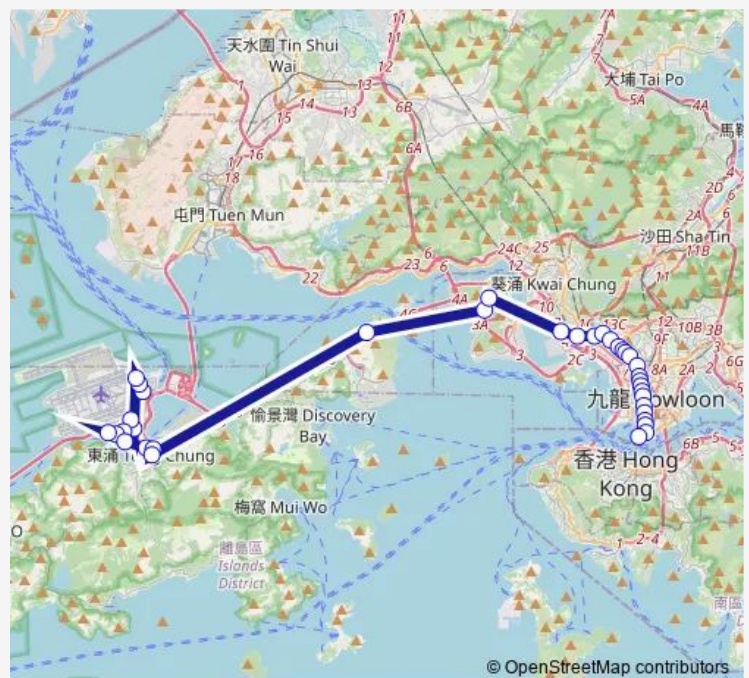

[Ctb] Cathay City, Chun Ming Road[Lwb] Cathay Pacific City[Nlb] Cathay City

[Ctb] Airport Police Station, Catering Road West[Lwb] Airport Police Station

[Ctb] Chun WAN Road South, Chun WAN Road[Lwb] Chun WAN Road South[Nlb] Chun WAN Road South

[Ctb] AIR Freight Forwarding Centre, Chun WAN Road[Lwb] Airport Freight Forwarding Ctr.[Nlb] Airport Freight Forwarding Centre

[Ctb] Asia Airfreight Terminal, Chun Ping Road[Lwb] Asia Airfreight Terminal[Nlb] Asia Airfreight Terminal

[Ctb] Chek LAP KOK South Road[Lwb] Chek LAP KOK South Road[Nlb] Chek LAP KOK South Road

[Ctb] Tung Chung Cable CAR Terminal, TAT Tung Road[Lwb+Ctb] Tung Chung Cable CAR Terminal/
Tung Chung Cable CAR Terminal, TAT Tung Road[Lwb] Tung Chung Cable CAR Terminal[Nlb] Tung Chung Cable CAR Terminal

[Ctb] FU Tung Plaza, TAT Tung Road[Lwb] FU Tung Plaza[Nlb] FU Tung Plaza

Route schedule

[Ctb] Airport (Ground Transportation Centre)[Lwb] Airport (GTC) BUS Terminus — [Ctb] Tsim SHA Tsui (Star Ferry)[Kmb] Star Ferry

Monday	00:20-04:40
Tuesday	00:20-04:40
Wednesday	00:20-04:40
Thursday	00:20-04:40
Friday	00:20-04:40
Saturday	00:20-04:40
Sunday	00:20-04:40

Route info

Direction: [Ctb] Airport (Ground Transportation Centre)[Lwb] Airport (GTC) BUS Terminus

Stops: 36

Trip Duration: 1 hour 39 min