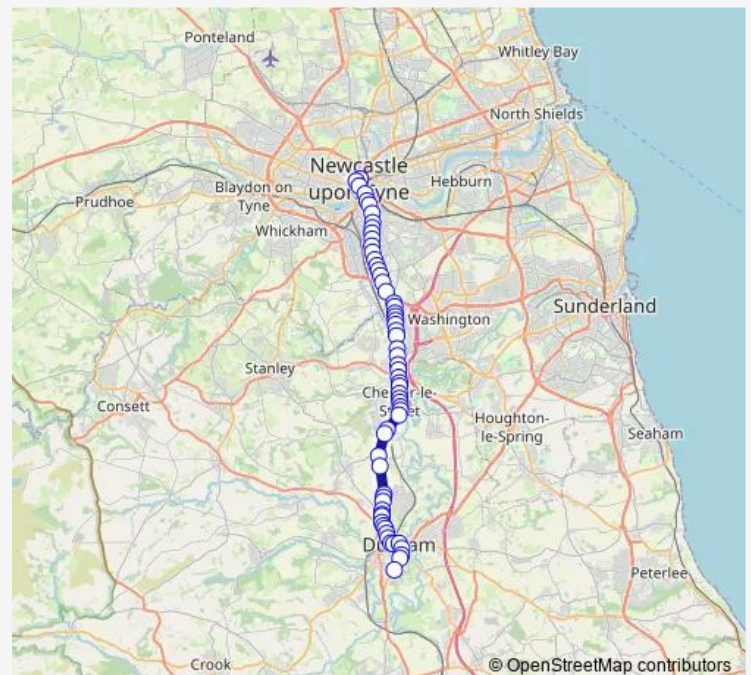

Thursday —

Friday 00:03-03:15

Saturday 00:07-03:15

Sunday —

Route info

Direction: Monument Market Street

Stops: 62

Trip Duration: 0 hour 51 min

N21 — Newcastle - Durham University College

Durham Road-Croftside

Durham Road-Fire Station

Durham Road - Orchard Street

Durham Road-Co-Op

Durham Road-Harras Bank

Durham Road-Sports Ground

Durham Road - York Road

Durham Road-Albert Drive

Durham Road - Elder Grove

Durham Road-Musgrave School

Durham Road-Valley View

Durham Road Saltwell Park

Durham Road-Dryden Road

Durham Road-Shipcote Lane

Durham Road-Hartington Street

High West Street-Bewick Road

High West Street-Civic Centre

Gateshead Interchange

A184

Monument Market Street

N21 Bus time schedules and route maps are available in an offline PDF at busmaps.com. Use the busmaps.com website to see live bus times, train schedule or subway schedule, and step-by-step directions for all public transit in Durham