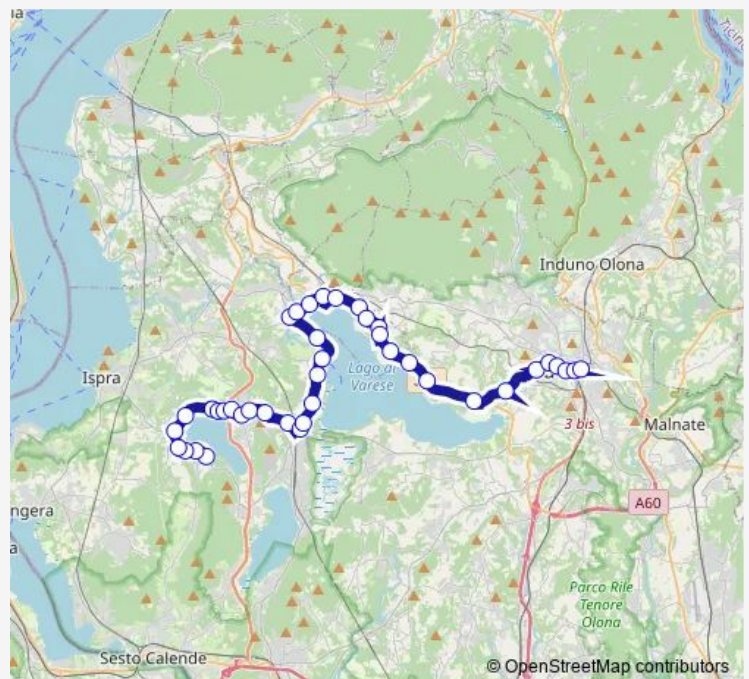

Monday 08:15-19:40

Tuesday 08:15-19:40

Wednesday 08:15-19:40

Thursday 08:15-19:40

Friday 08:15-19:40

Saturday 07:00-19:40

Sunday 12:10-18:10

Route info

Direction: Varese, Kennedy,Autostazione

Stops: 42

Trip Duration: 0 hour 54 min

N21 — Varese-Gavirate-Osmate/Ispra Jrc

Biandronno, Cavour, Municipio

Biandronno, Roma 34, farmacia

Biandronno, Selvini fr. scuole