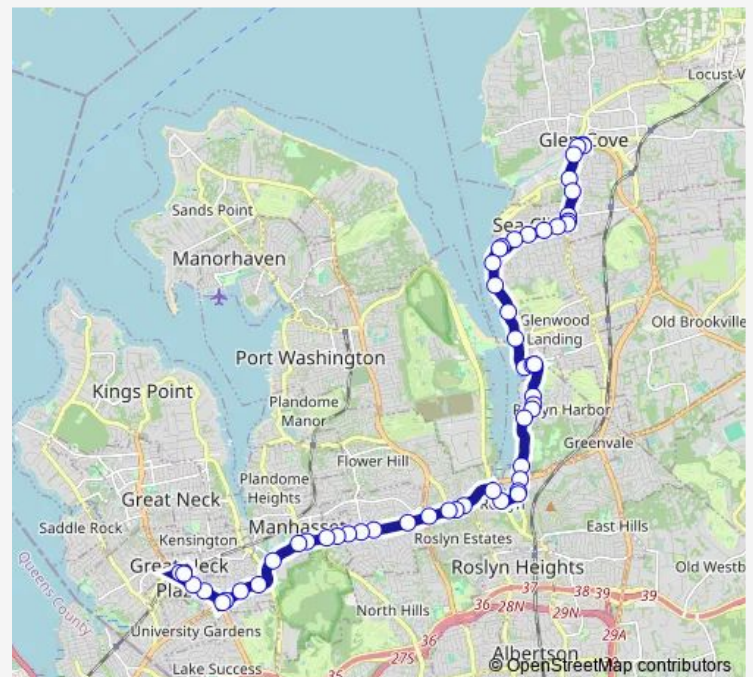

### Route schedule

Pratt Bl / Bridge — Great Neck Sta / South

Monday 06:10-23:05

Tuesday 06:10-23:05

Wednesday 06:10-23:05

Thursday 06:10-23:05

Friday 06:10-23:05

Saturday 06:24-19:50

### Route info

Direction: Pratt Bl / Bridge

Stops: 53

Trip Duration: 0 hour 47 min

n21 — Northern Bl / Shore Rd

Glenwood Rd / Scudders

Glenwood Rd Opp Engineers Club

\*Right on Bryant Av\*