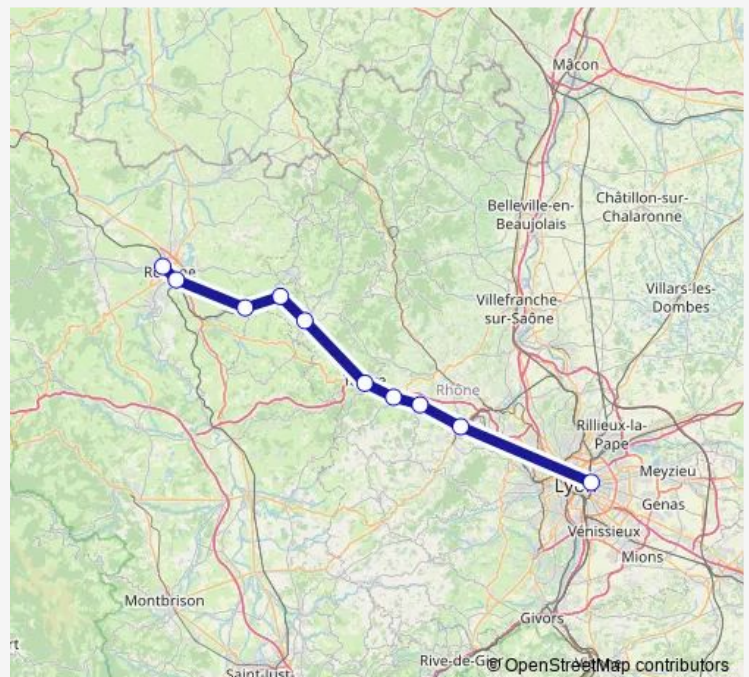

### Direction

Roanne-Gare-Routière — Lyon-Part-Dieu Gare Routière

10 stops

[Open route schedule](#)

Roanne-Gare-Routière

Le Coteau

Régny

Saint-Victor - Thizy

Amplepuis

Tarare

Pontcharra - Saint-Forgeux

Saint-Romain-de-Popey

L'Arbresle

Lyon-Part-Dieu Gare Routière

### Route schedule

Roanne-Gare-Routière — Lyon-Part-Dieu Gare Routière

Monday 19:45

Tuesday 06:48-07:03

Wednesday —

Thursday 19:45

Friday 19:45

Saturday 19:45

### Route info

Direction: Roanne-Gare-Routière

Stops: 10

Trip Duration: 2 hour 15 min

■ C12

C12 Rail time schedules and route maps are available in an offline PDF at [busmaps.com](https://busmaps.com). Use the [busmaps.com](https://busmaps.com) website to see live bus times, train schedule or subway schedule, and step-by-step directions for all public transit in Roanne