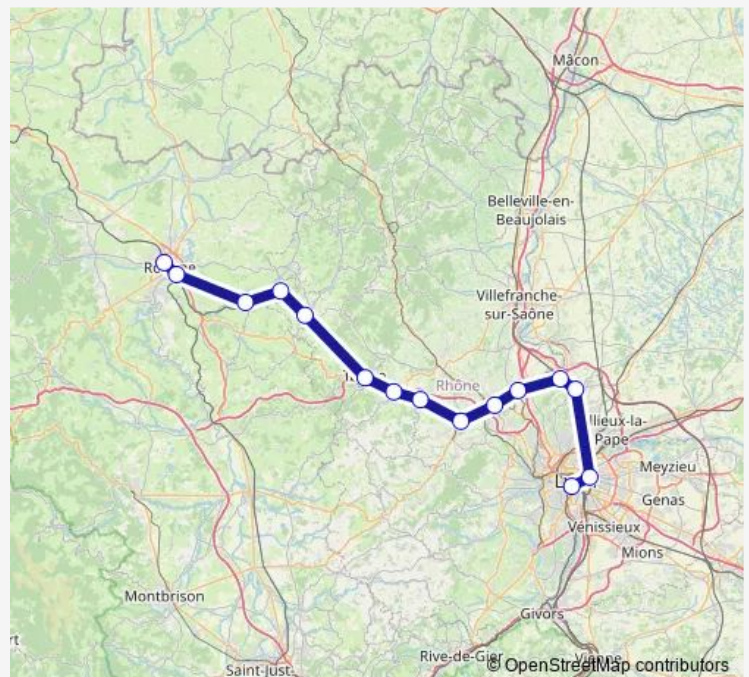

Thursday 22:30

Friday 22:30

Saturday 22:30

Sunday 22:30

**Route info**

Direction: Lyon-Part-Dieu Gare Routière

Stops: 5

Trip Duration: 1 hour 55 min

**C12 — Lyon Perrache - Lyon Part Dieu - Roanne**

## Route info

Direction: Lyon Perrache

Stops: 15

Trip Duration: 1 hour 43 min

## Route info

Direction: Roanne

Stops: 15

Trip Duration: 1 hour 38 min

**Direction**

Roanne-Gare-Routière — Lyon-Part-Dieu Gare Routière

10 stops

[Open route schedule](#)