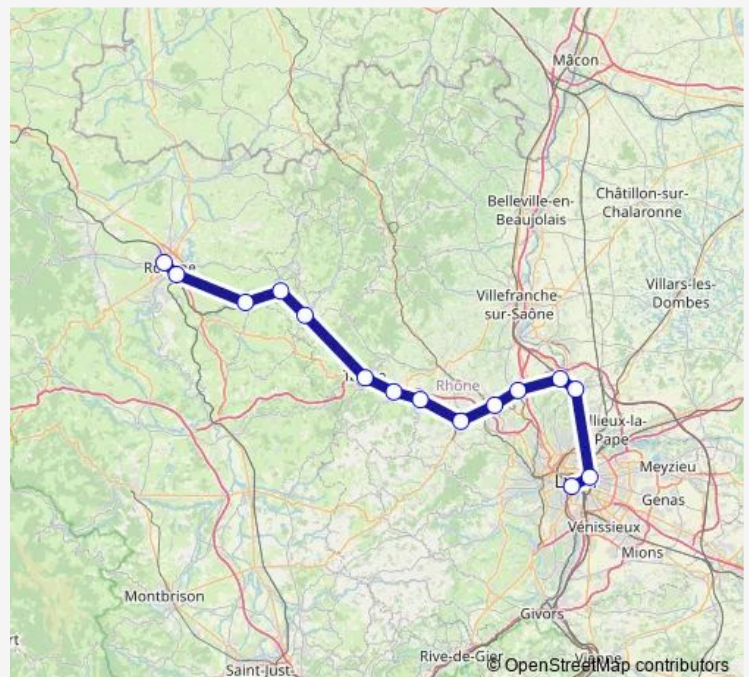

Rail C12 Lyon Perrache - Lyon Part Dieu - Roanne[Go to website](#)**Direction**

Lyon-Part-Dieu Gare Routière — Roanne-Gare-Routière

5 stops

[Open route schedule](#)

Lyon-Part-Dieu Gare Routière

L'Arbresle

Tarare

Friday 22:30

Saturday 22:30

Sunday 22:30

Route info

Direction: Lyon-Part-Dieu Gare Routière

Stops: 5

Trip Duration: 1 hour 55 min

C12 — Lyon Perrache - Lyon Part Dieu - Roanne

Direction

Lyon Perrache — Roanne

15 stops

[Open route schedule](#)

Lyon Perrache

Lyon Part Dieu

Albigny - Neuville

Saint-Germain-au-Mont-d'Or

Thursday 05:06-11:34

Friday 05:06-11:34

Saturday 06:08-11:34

Sunday 06:08-11:34

Route info

Direction: Roanne

Stops: 15

Trip Duration: 1 hour 38 min