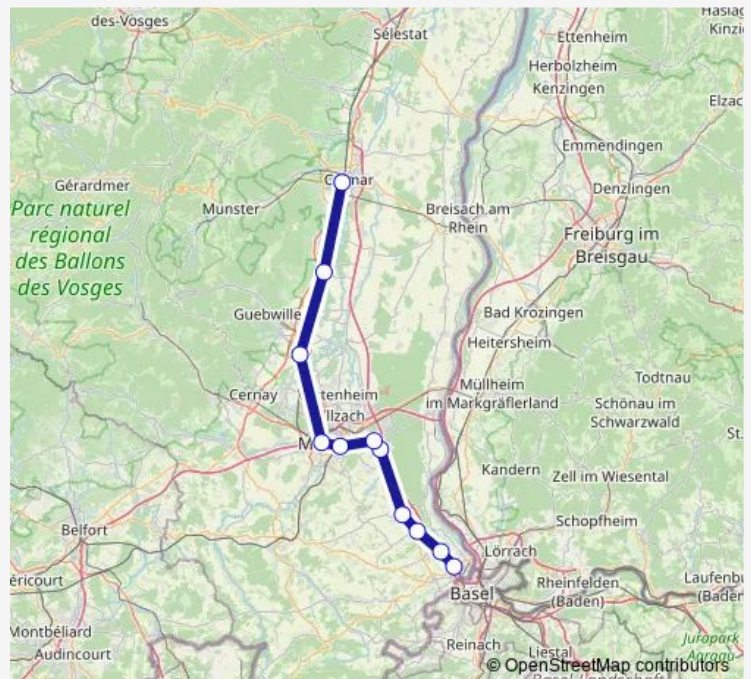

### Direction

Mulhouse — Saint-Louis (Haut-Rhin)

7 stops

[Open route schedule](#)

Mulhouse

Rixheim

Habsheim

Sierentz

Bartenheim

Saint-Louis la Chaussée

Saint-Louis (Haut-Rhin)

### Route schedule

Mulhouse — Saint-Louis (Haut-Rhin)

Monday 04:49-20:19

Tuesday 04:49-20:19

Wednesday 04:49-20:19

Thursday 04:49-20:19

Friday 04:49-20:19

Saturday 06:19-19:19

### Route info

Direction: Mulhouse

Stops: 7

Trip Duration: 0 hour 23 min

■ C12

**Direction**

Saint-Louis (Haut-Rhin) — Colmar

11 stops