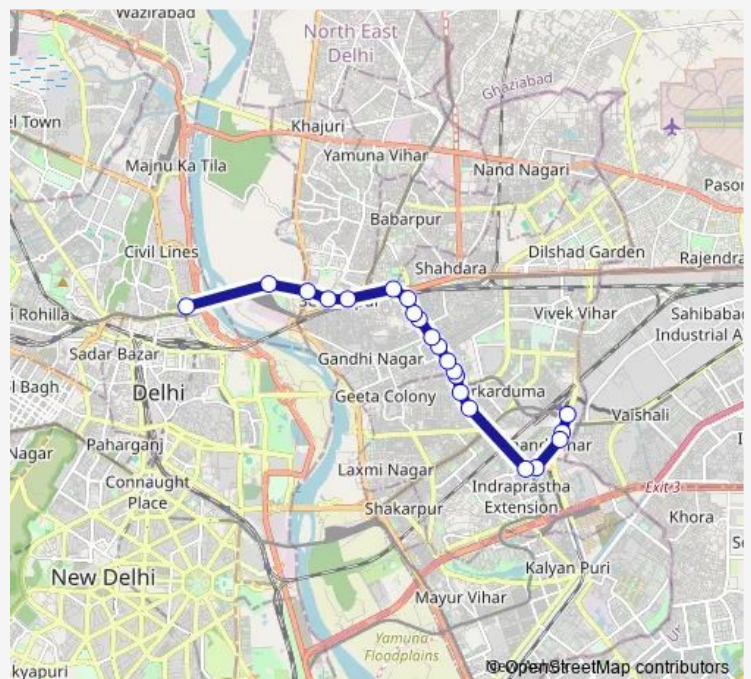

Shastri Park

Shyam Giri Mandir

Isbt Bridge

Route schedule

Anand Vihar Isbt Main Road — Isbt Bridge

Monday 00:10-23:40

Tuesday 00:10-23:40

Wednesday 00:10-23:40

Thursday 00:10-23:40

Friday 00:10-23:40

Saturday 00:10-23:40

Sunday 00:10-23:40

Route info

Direction: Anand Vihar Isbt Main Road

Stops: 21

Trip Duration: 0 hour 46 min