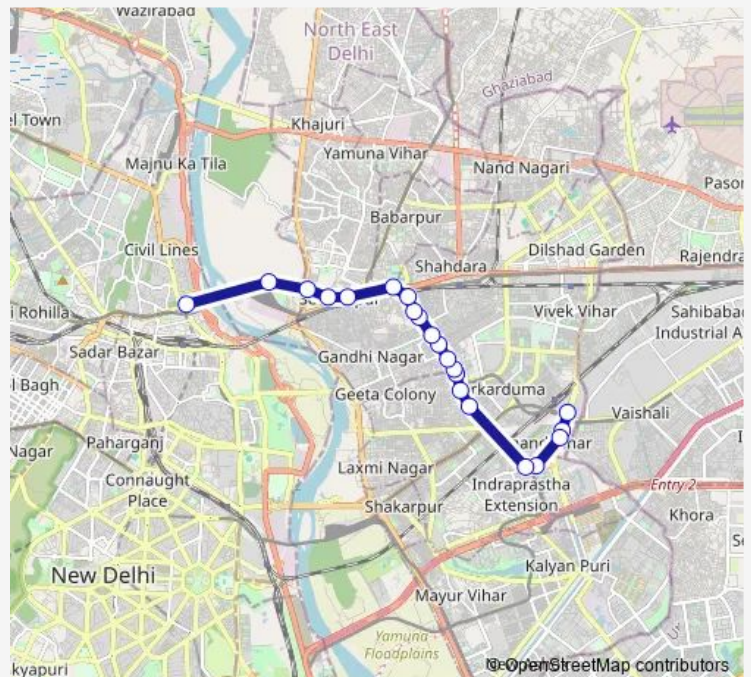

Bus 0GL-23(NS)Down

[Go to website](#)

Direction

Anand Vihar Isbt Main Road — Isbt Bridge

21 stops

[Open route schedule](#)

Anand Vihar Isbt Main Road

Maharaj Pur Check Post

Shastri Park

Shyam Giri Mandir

Isbt Bridge

Route schedule

Anand Vihar Isbt Main Road — Isbt Bridge

Monday 00:10-23:40

Tuesday 00:10-23:40

Wednesday 00:10-23:40

Thursday 00:10-23:40

Friday 00:10-23:40

Saturday 00:10-23:40

Sunday 00:10-23:40

Route info

Direction: Anand Vihar Isbt Main Road

Stops: 21

Trip Duration: 0 hour 46 min