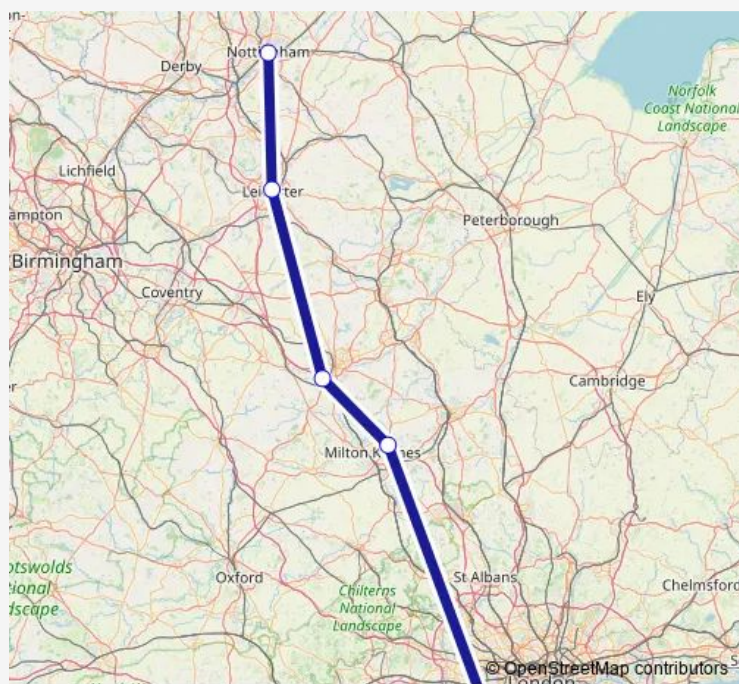

## Bus T53 Broad Marsh Bus Station, Nottingham-Varsity Drive, St Margarets

[Go to website](#)

Broad Marsh Bus Station, Bay 10

### Route schedule

Varsity Drive, Stop E — Broad Marsh Bus Station, Bay 10

Monday	—
Tuesday	—
Wednesday	—
Thursday	—
Friday	—
Saturday	19:45
Sunday	18:00

### Route info

Direction: Varsity Drive, Stop E

Stops: 5

Trip Duration: 3 hour 50 min

■ T53 — Broad Marsh Bus Station, Nottingham-Varsity Drive, St Margarets

**Direction**

Broad Marsh Bus Station,Bay 10 — Varsity Drive,Stop E