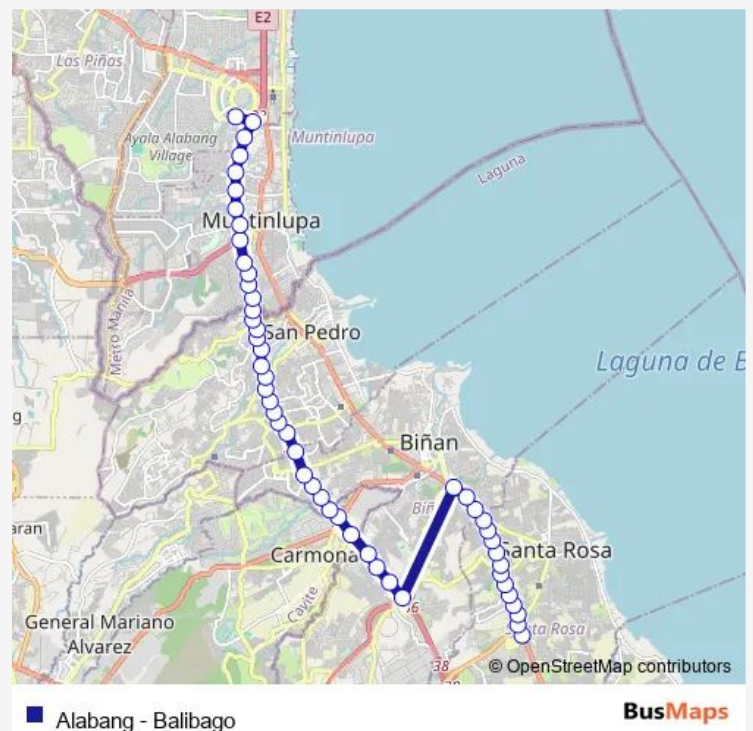

South Luzon Expressway, Biñan City, Manila

South Luzon Expressway, Biñan City, Manila

Route schedule

National Hwy, Santa Rosa City, Manila — Corporate Ave / Filinvest Ave

Monday 00:00

Tuesday 00:00

Wednesday 00:00

Thursday 00:00

Friday 00:00

Saturday 00:00

Sunday 00:00

Route info

Direction: National Hwy, Santa Rosa City, Manila

Stops: 51

Trip Duration: 1 hour 44 min

Alabang - Balibago

South Luzon Expressway, , Camona, Biñan City, Manila

South Luzon Expressway, Biñan City, Manila

South Luzon Expressway, Biñan City, Manila

South Luzon Expressway, Biñan City, Manila

South Luzon Expressway, Biñan City, Manila