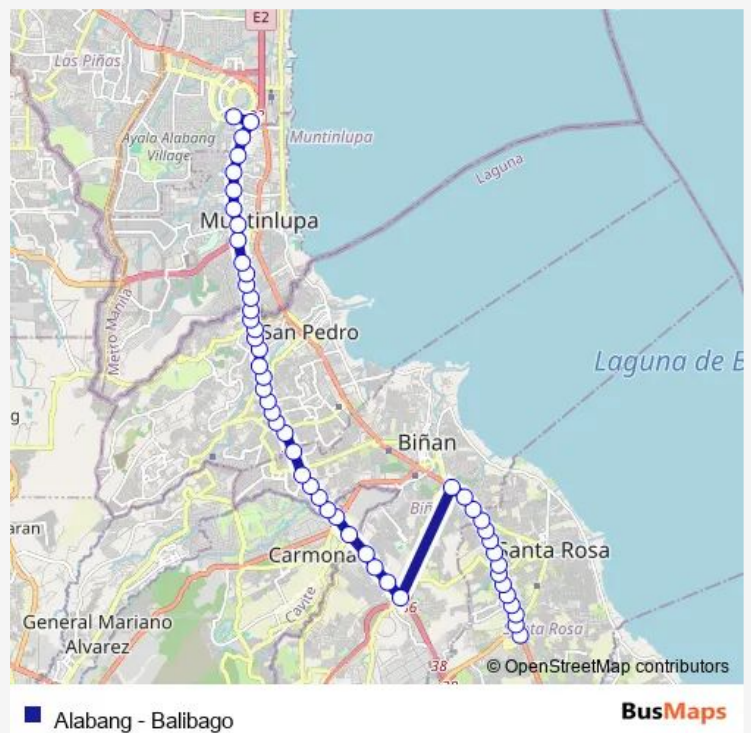

Bus Alabang - Balibago

[Go to website](#)

Direction

National Hwy, Santa Rosa City, Manila — Corporate Ave / Filinvest Ave

51 stops

[Open route schedule](#)

- National Hwy, Santa Rosa City, Manila
- National Hwy, Santa Rosa City, Manila
- National Hwy, Santa Rosa City, Manila
- National Hwy, Santa Rosa City, Manila
- National Hwy, Santa Rosa City, Manila
- National Hwy, Santa Rosa City, Manila
- National Hwy, Santa Rosa City, Manila
- National Hwy, Santa Rosa City, Manila
- National Hwy, Santa Rosa City, Manila
- National Hwy, Santa Rosa City, Manila
- SM City Sta Rosa, National Hwy, Santa Rosa City, Manila
- National Hwy, Santa Rosa City, Manila
- National Hwy, Santa Rosa City, Manila
- National Hwy, Santa Rosa City, Manila
- National Hwy, Santa Rosa City, Manila
- Biñan Doctors Hospital, National Hwy, Biñan City, Manila
- National Hwy, Biñan City, Manila
- Mamplasan overpass / South Luzon Expressway, Biñan City, Manila
- South Luzon Expressway, Biñan City, Manila
- South Luzon Expressway, Biñan City, Manila
- South Luzon Expressway, Biñan City, Manila
- South Luzon Expressway, Biñan City, Manila

Route schedule

National Hwy, Santa Rosa City, Manila — Corporate Ave / Filinvest Ave

Monday	00:00
Tuesday	00:00
Wednesday	00:00
Thursday	00:00
Friday	00:00
Saturday	00:00
Sunday	00:00

Route info

Direction: National Hwy, Santa Rosa City, Manila

Stops: 51

Trip Duration: 1 hour 44 min

South Luzon Expressway, , Camona, Biñan City, Manila

South Luzon Expressway, Biñan City, Manila

South Luzon Expressway, Biñan City, Manila

South Luzon Expressway, Biñan City, Manila

South Luzon Expressway, Biñan City, Manila

South Luzon Expressway, San Pedro, Manila

South Luzon Expressway, San Pedro, Manila

South Luzon Expressway, San Pedro, Manila

South Luzon Expressway, San Pedro, Manila