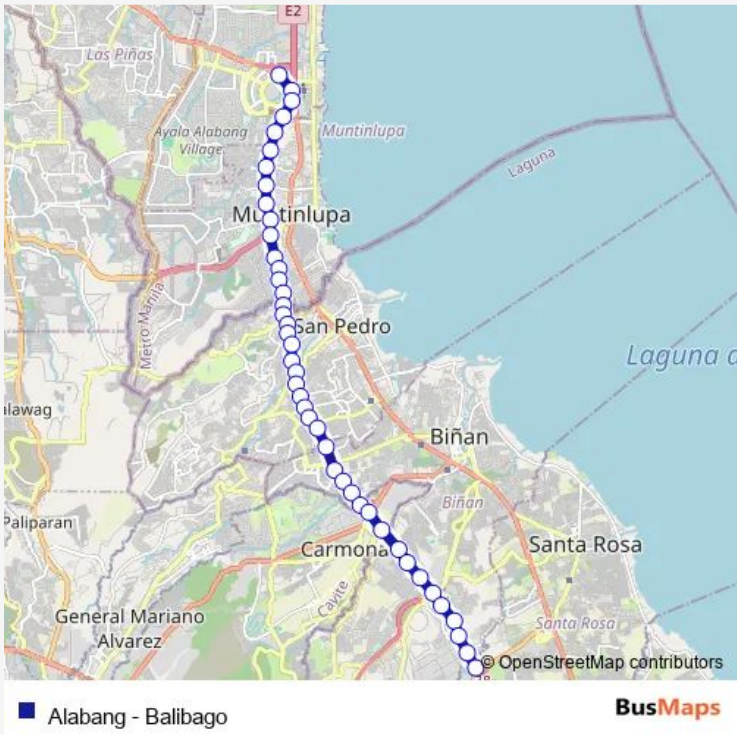

- Yellow Station, South Station Complex Spectrum Midway Extension, Muntinlupa City, Manila
- Starmall Footbridge, Starmall Starmall Service Rd, Muntinlupa City, Manila
- South Luzon Expressway, Muntinlupa City, Manila
- South Luzon Expressway, Muntinlupa City, Manila
- South Luzon Expressway, Muntinlupa City, Manila
- South Luzon Expressway, Muntinlupa City, Manila
- South Luzon Expressway / Soldiers Hills St Intersection, Muntinlupa City, Manila
- Estanislao St / South Luzon Expressway Intersection, Muntinlupa City, Manila
- South Luzon Expressway, Muntinlupa City, Manila
- South Luzon Expressway / Gen Paulino Santos Ave Intersection, Muntinlupa City, Manila
- South Luzon Expressway, Muntinlupa City, Manila
- South Luzon Expressway, Muntinlupa City, Manila
- South Luzon Expressway, Muntinlupa City, Manila
- South Luzon Expressway, Muntinlupa City, Manila
- South Luzon Expressway, Muntinlupa City, Manila
- South Luzon Expressway, San Pedro, Manila
- South Luzon Expressway / Magsaysay Rd
- South Luzon Expressway, San Pedro, Manila

Route schedule
 Yellow Station, South Station Complex Spectrum Midway Extension, Muntinlupa City, Manila — South Luzon Expressway, Biñan City, Manila

Monday	00:00
Tuesday	00:00
Wednesday	00:00
Thursday	00:00
Friday	00:00
Saturday	00:00
Sunday	00:00

Route info

Direction: Yellow Station, South Station Complex Spectrum Midway Extension, Muntinlupa City, Manila

Stops: 43

Trip Duration: 1 hour 22 min

South Luzon Expressway, San Pedro, Manila

South Luzon Expressway, San Pedro, Manila

Petron Slex South Bound, South Luzon Expressway, San Pedro, Manila

South Luzon Expressway / San Vicente Rd Intersection, Muntinlupa City, Manila

South Luzon Expressway, San Pedro, Manila

South Luzon Expressway, San Pedro, Manila