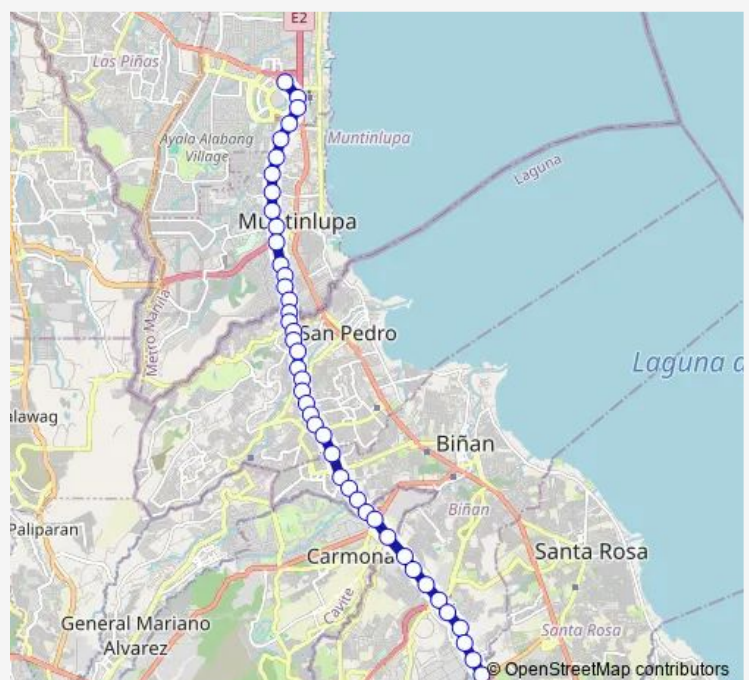

Estanislao St / South Luzon Expressway Intersection, Muntinlupa City, Manila

South Luzon Expressway, Muntinlupa City, Manila

South Luzon Expressway / Gen Paulino Santos Ave Intersection, Muntinlupa City, Manila

South Luzon Expressway, San Pedro, Manila

South Luzon Expressway / Magsaysay Rd

South Luzon Expressway, San Pedro, Manila

Route schedule

Yellow Station, South Station Complex Spectrum Midway Extension, Muntinlupa City, Manila — South Luzon Expressway, Biñan City, Manila

| | |
|-----------|-------|
| Monday | 00:00 |
| Tuesday | 00:00 |
| Wednesday | 00:00 |
| Thursday | 00:00 |
| Friday | 00:00 |
| Saturday | 00:00 |
| Sunday | 00:00 |

Route info

Direction: Yellow Station, South Station Complex Spectrum Midway Extension, Muntinlupa City, Manila

Stops: 43

Trip Duration: 1 hour 22 min

■ Alabang - Balibago

South Luzon Expressway, San Pedro, Manila

South Luzon Expressway, San Pedro, Manila

Petron Slex South Bound, South Luzon Expressway, San Pedro, Manila