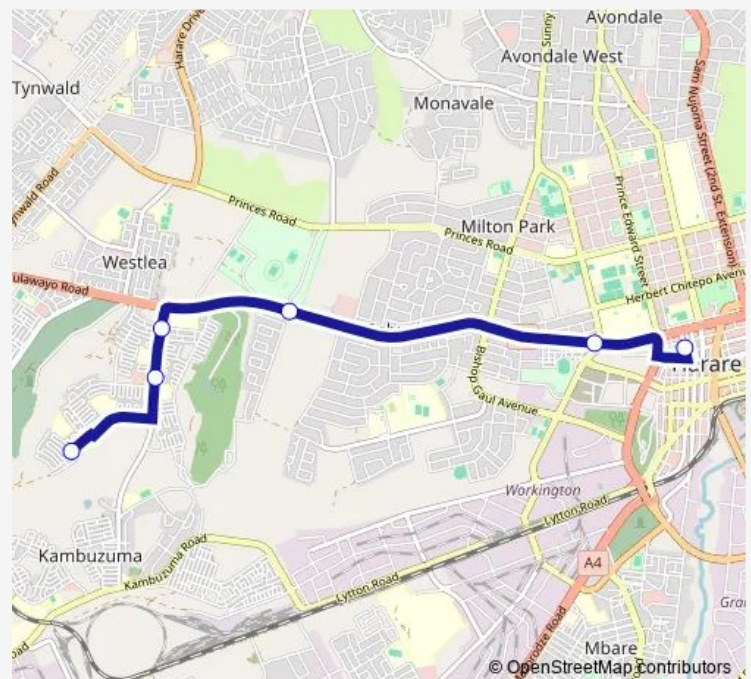

Communal Taxi Service Copacabana to Warren Park 2

[Go to website](#)

Direction

Laptop Centre — Warren Park

6 stops

[Open route schedule](#)

Laptop Centre

Show Grounds hub

National Sports Stadium

Warren Park Secondary turn off

Warren Park Market

Warren Park

Route schedule

Laptop Centre — Warren Park

Monday	13:30
Tuesday	13:30
Wednesday	13:30
Thursday	13:30
Friday	13:30
Saturday	13:30
Sunday	13:30

Route info

Direction: Laptop Centre

Stops: 6

Trip Duration: 0 hour 25 min

Copacabana to Warren Park 2

Communal Taxi Service time schedules and route maps are available in an offline PDF at busmaps.com. Use the busmaps.com website to see live bus times, train schedule or subway schedule, and step-by-step directions for all public transit in Harare