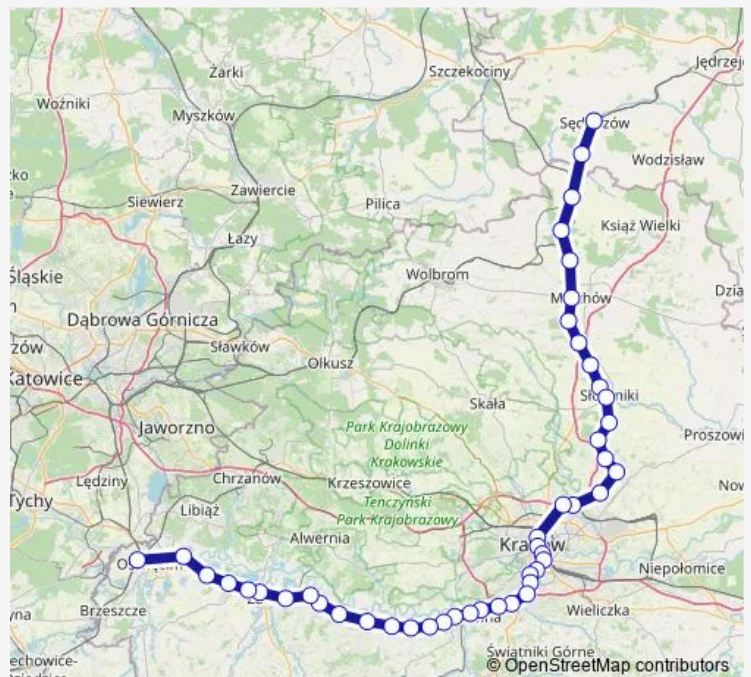

Thursday 04:19-23:55

Friday 04:19-23:55

Saturday 04:12-23:55

Sunday 04:12-23:55

Route info

Direction: Oświęcim

Stops: 46

Trip Duration: 2 hour 59 min