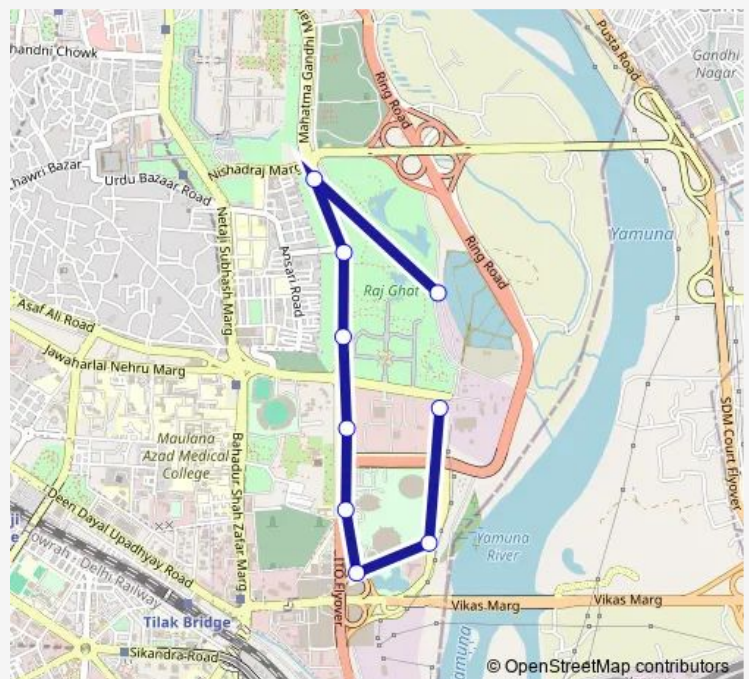

Bus 917Istlup

[Go to website](#)

Direction

Rajghat Depot — Delhi Sachivalaya (Rajghat Power House)

9 stops

[Open route schedule](#)

Rajghat Depot

Shanti Vana

Shakti Sthal

Raj Ghat (Ring Road)

Gandhi Darshan

Indira Gandhi Stadium

ITO Ring Road

Delhi Sectt

Delhi Sachivalaya (Rajghat Power House)

Route schedule

Rajghat Depot — Delhi Sachivalaya (Rajghat Power House)

Monday 05:12-19:08

Tuesday 05:12-19:08

Wednesday 05:12-19:08

Thursday 05:12-19:08

Friday 05:12-19:08

Saturday 05:12-19:08

Sunday 05:12-19:08

Route info

Direction: Rajghat Depot

Stops: 9

Trip Duration: 0 hour 17 min

■ 917Istlup

9171stlup Bus time schedules and route maps are available in an offline PDF at busmaps.com. Use the busmaps.com website to see live bus times, train schedule or subway schedule, and step-by-step directions for all public transit in Delhi