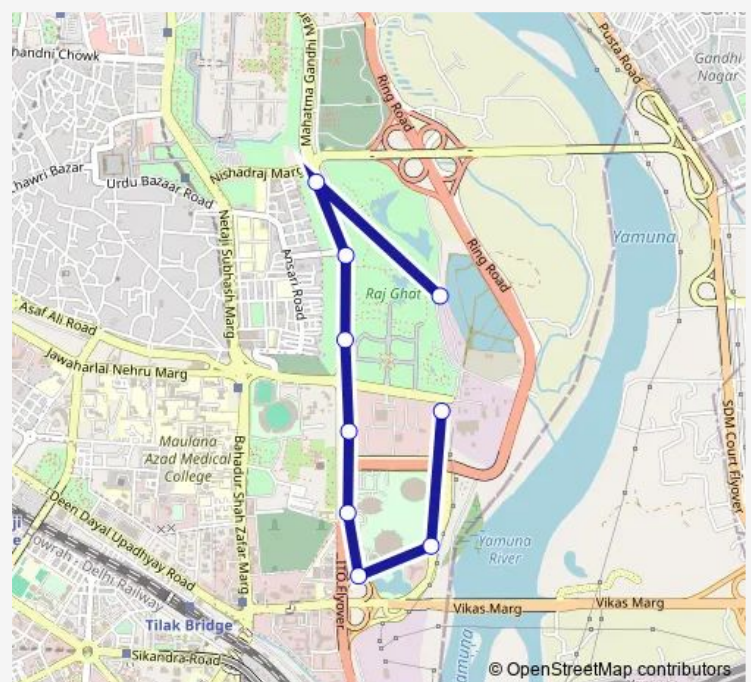

Bus 917Istlup

[Go to website](#)

Direction

Rajghat Depot — Delhi Sachivalaya (Rajghat Power House)

9 stops

[Open route schedule](#)

Rajghat Depot

Shanti Vana

Shakti Sthal

Raj Ghat (Ring Road)

Gandhi Darshan

Indira Gandhi Stadium

ITO Ring Road

Delhi Sectt

Delhi Sachivalaya (Rajghat Power House)

Route schedule

Rajghat Depot — Delhi Sachivalaya (Rajghat Power House)

Monday 05:12-19:08

Tuesday 05:12-19:08

Wednesday 05:12-19:08

Thursday 05:12-19:08

Friday 05:12-19:08

Saturday 05:12-19:08

Sunday 05:12-19:08

Route info

Direction: Rajghat Depot

Stops: 9

Trip Duration: 0 hour 17 min

■ 917Istlup

917Istlup Bus time schedules and route maps are available in an offline PDF at busmaps.com. Use the busmaps.com website to see live bus times, train schedule or subway schedule, and step-by-step directions for all public transit in Delhi