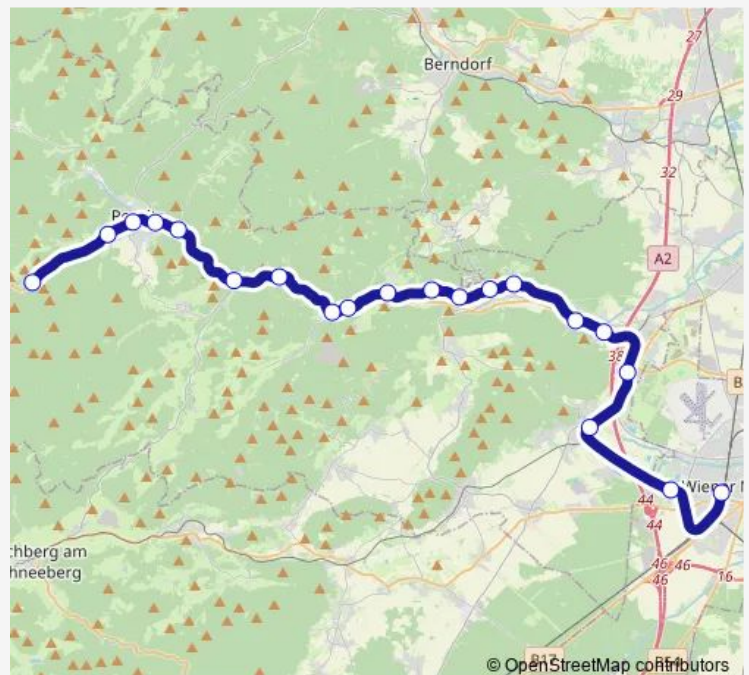

Friday 05:08

Saturday —

Sunday —

Route info

Direction: Wiener Neustadt Hauptbahnhof

Stops: 20

Trip Duration: 1 hour 7 min

■ R97