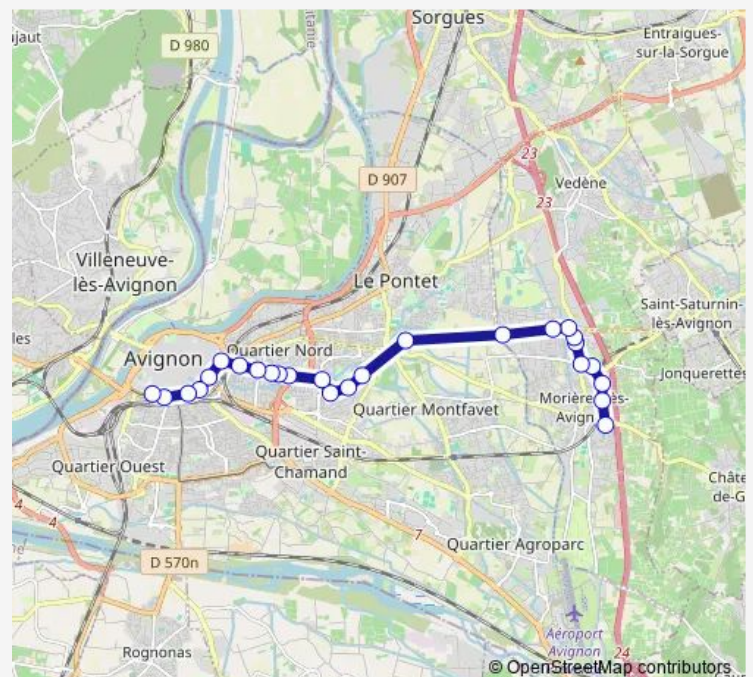

### Route schedule

Collège Anne Frank — Avignon Poste

Monday 07:40

Tuesday 07:40

Wednesday 07:40

Thursday 07:40

Friday 07:40

Saturday —

### Route info

Direction: Collège Anne Frank

Stops: 26

Trip Duration: 0 hour 45 min

Mo2 — Morieres - Lycee R. Char - Avignon

Ccas

Limbert

Magnanen