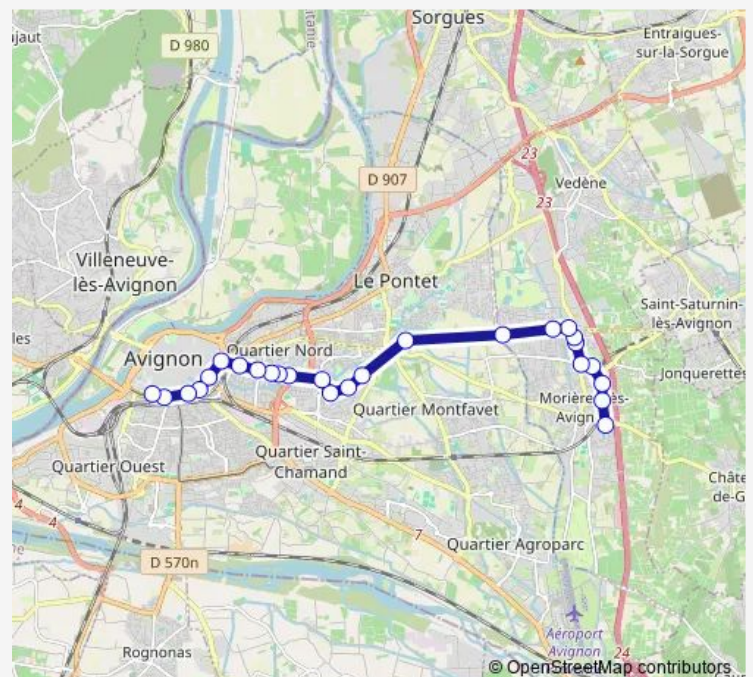

Bus MO2 Morieres - Lycee R. Char - Avignon

[Go to website](#)

Direction

Collège Anne Frank — Avignon Poste

26 stops

[Open route schedule](#)

Collège Anne Frank

Boiseaumarie

Thursday 07:40

Friday 07:40

Saturday —

Sunday —

Route info

Direction: Collège Anne Frank

Stops: 26

Trip Duration: 0 hour 45 min

■ MO2 — Morieres - Lycee R. Char - Avignon

Ccas

Limbert

Magnanen

Gare Centre

Avignon Poste

MO2 Bus time schedules and route maps are available in an offline PDF at busmaps.com. Use the busmaps.com website to see live bus times, train schedule or subway schedule, and step-by-step directions for all public transit in Avignon