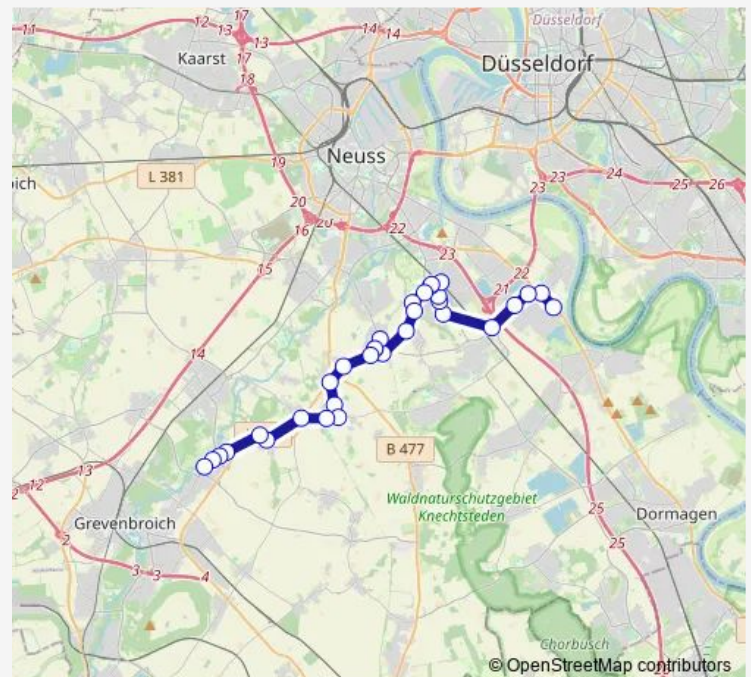

Grevenbroich Münchrather Str.

### Route schedule

Neuss Elvekum — Grevenbroich Jakobusplatz

Monday 07:07

Tuesday 07:07

Wednesday 07:07

Thursday 07:07

Friday 07:07

Saturday —

### Route info

Direction: Neuss Elvekum

Stops: 22

Trip Duration: 0 hour 25 min