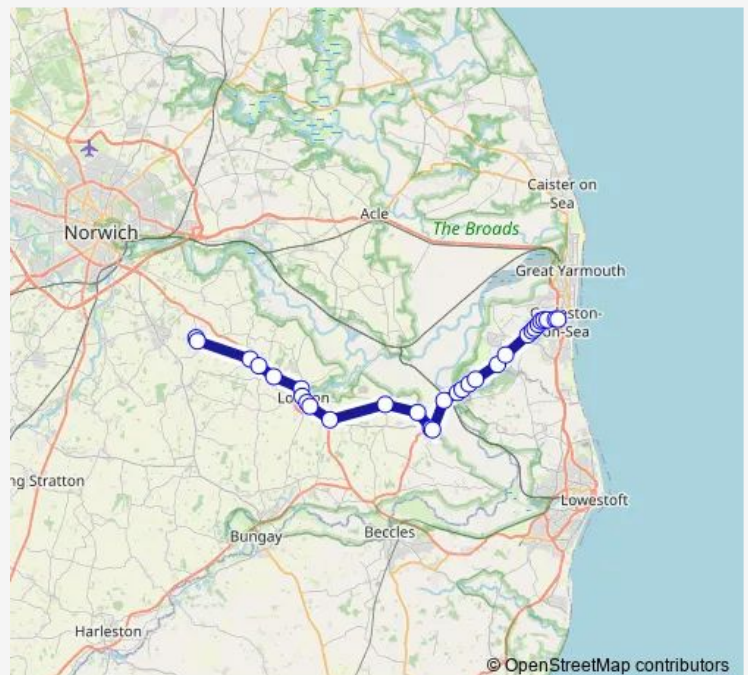

Thursday 07:45

Friday 07:45

Saturday —

Sunday —

Route info

Direction: Village Hall

Stops: 30

Trip Duration: 0 hour 55 min

The Veterinary Hospital

East Norfolk Sixth Form Centre

Direction

East Norfolk Sixth Form Centre — The Street

31 stops

[Open route schedule](#)

East Norfolk Sixth Form Centre

The Veterinary Hospital