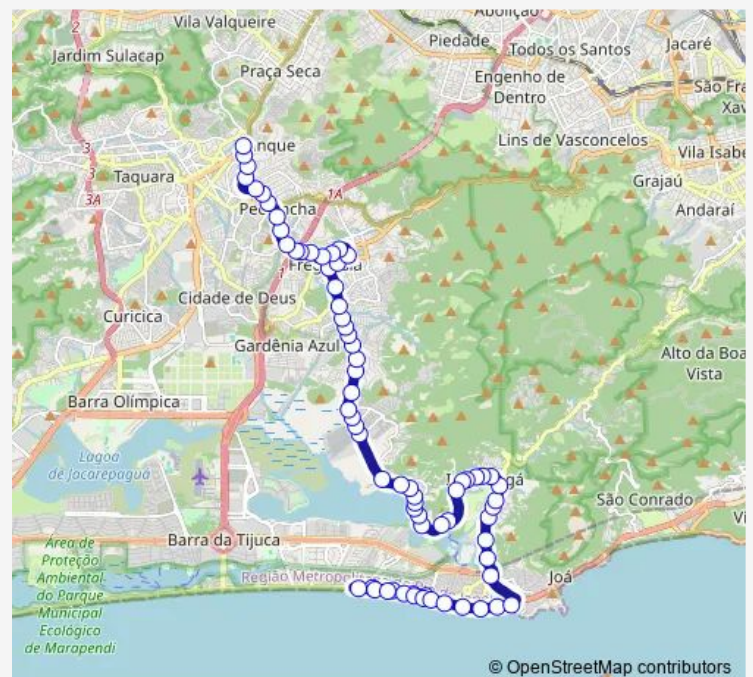

Praça Senador Melo Viera

### Route schedule

Praça do Ó — Terminal Mestre Candeia : Plat. Oeste

Monday 00:00

Tuesday 00:00

Wednesday 00:00

Thursday 00:00

Friday 00:00

Saturday 00:00

### Route info

Direction: Praça do Ó

Stops: 71

Trip Duration: 1 hour 8 min

878 — Tanque - Barra da Tijuca

BusMaps

Fonseca Costa

Praça do Aleijadinho