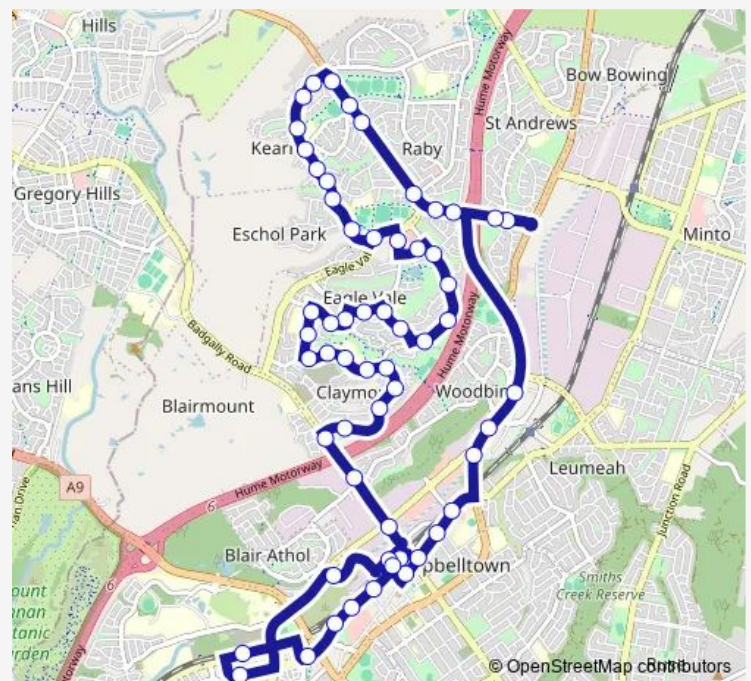

Bus 878 Campbelltown to Kearns via Eschol Park

[Go to website](#)

Direction

Campbelltown Station, Farrow Rd, Stand H — Campbelltown Station, Stand C

54 stops

[Open route schedule](#)

Campbelltown Station, Farrow Rd, Stand H

Bagdally Rd Before Blaxland Rd

Campbelltown Rd Before Harbord Rd

Campbelltown Rd Before Collaroy Rd

Mumu Reserve, Raby Rd

Stromeferry Reserve, Raby Rd

Raby Rd After Hume Mwy

Raby Rd Before Eagle Vale Dr

Figtree Park, Raby Rd

Raby Rd Opp Mustang Dr

Clark Reserve, Raby Rd

Raby Rd Opp Raby Sports Complex

Mississippi Reserve, Epping Forest Dr

Epping Forest Dr At Elbe Pl

Kearns Public School, Epping Forest Dr

Epping Forest Dr At Kearns Av

Jemima Jenkins Park, Epping Forest

Epping Forest Dr After Rhine Cl

Vale Brook Reserve, Epping Forest Dr

Eschol Park Sports Complex, Epping Forest Dr

Eagle Vale Dr After Epping Forest Dr

Route schedule

Campbelltown Station, Farrow Rd, Stand H — Campbelltown Station, Stand C

Monday —

Tuesday —

Wednesday —

Thursday —

Friday —

Saturday 06:50

Sunday —

Route info

Direction: Campbelltown Station, Farrow Rd, Stand H

Stops: 54

Trip Duration: 0 hour 46 min

878 — Campbelltown to Kearns via Eschol Park