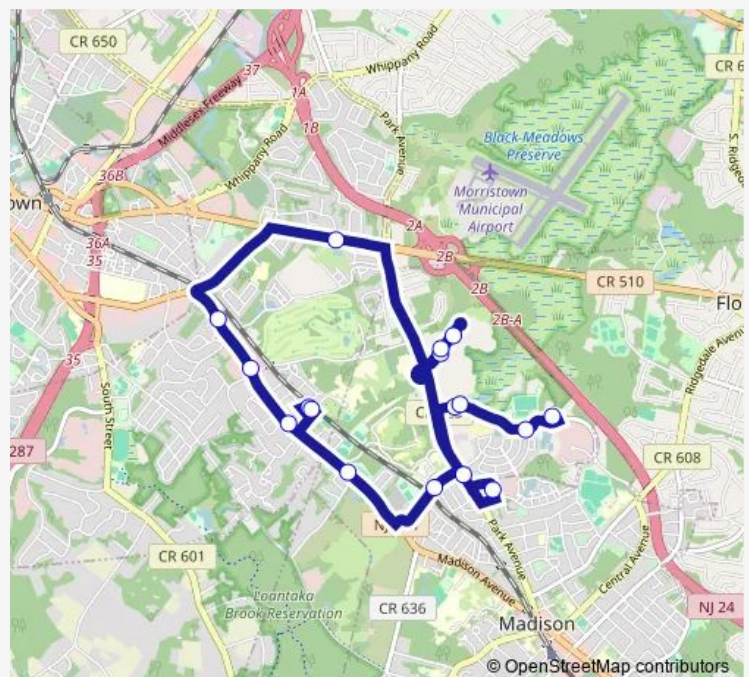

Columbia RD AT Honeywell Main Dr#

100 Campus Dr

Campus Drive AT Entrance Driveway Bldg 300-600

Campus DR AT Driveway Entrance Bldg 200

Park AVE 160'S OF Vanderbilts Blvd#

175 Park AVE IN Parking Lot#

Florham RD Extension AT Driveway Entrance TO 100

Florham RD Extension AT Drive Entrance 130-150

Florham RD Extension AT Doyle Dr#

180 Park AVE IN Circle AT Building#

Danforth RD AT Beech Ave#

Dreyfuss RD AT Florham Rd

OLD Turnpike RD AT Convent Rd#

### Route schedule

OLD Turnpike RD AT Convent Rd# — OLD Turnpike RD AT Convent Rd#

Monday	06:56-17:55
Tuesday	06:56-17:55
Wednesday	06:56-17:55
Thursday	06:56-17:55
Friday	06:56-17:55
Saturday	—
Sunday	—

### Route info

Direction: OLD Turnpike RD AT Convent Rd#

Stops: 17

Trip Duration: 0 hour 26 min

878 Bus time schedules and route maps are available in an offline PDF at [busmaps.com](https://busmaps.com). Use the [busmaps.com](https://busmaps.com) website to see live bus times, train schedule or subway schedule, and step-by-step directions for all public transit in Morristown