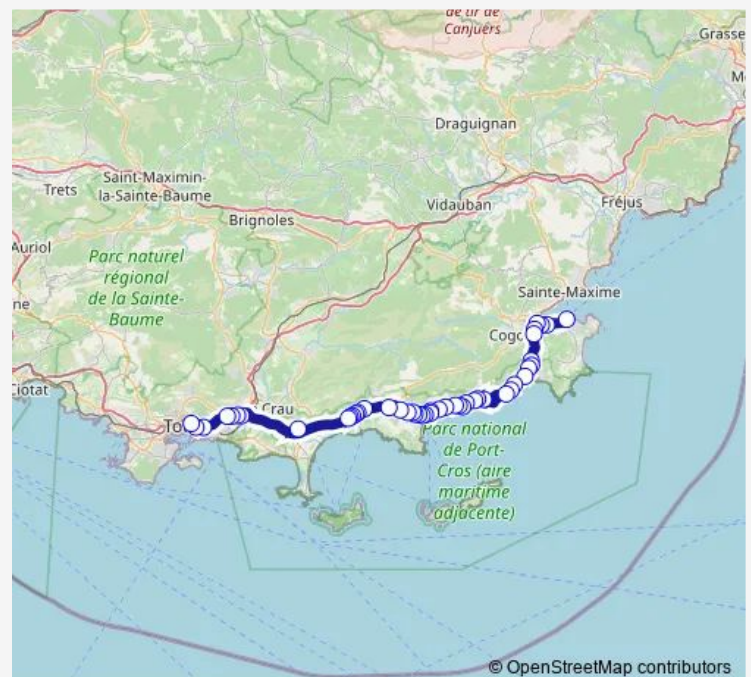

Centre Ville

Chateauvert

La Cheylanne

Jardin d'Oiseaux

La Verrerie

Haut Para

Le Pin Fontêtes

Riviera Station

Saint Pons

Rond-Point du Grand Bleu

Gare Routiere

Route schedule

Gare Routiere — Croix de Constantin

| | |
|-----------|-------|
| Monday | 19:00 |
| Tuesday | 19:00 |
| Wednesday | 19:00 |
| Thursday | 19:00 |
| Friday | 19:00 |
| Saturday | 19:00 |
| Sunday | — |

Route info

Direction: Gare Routiere

Stops: 39

Trip Duration: 1 hour 50 min

878 — 878 _ ST Tropez - Toulon

Square des Heros

Pins Penches

Saint Clair la Chapelle