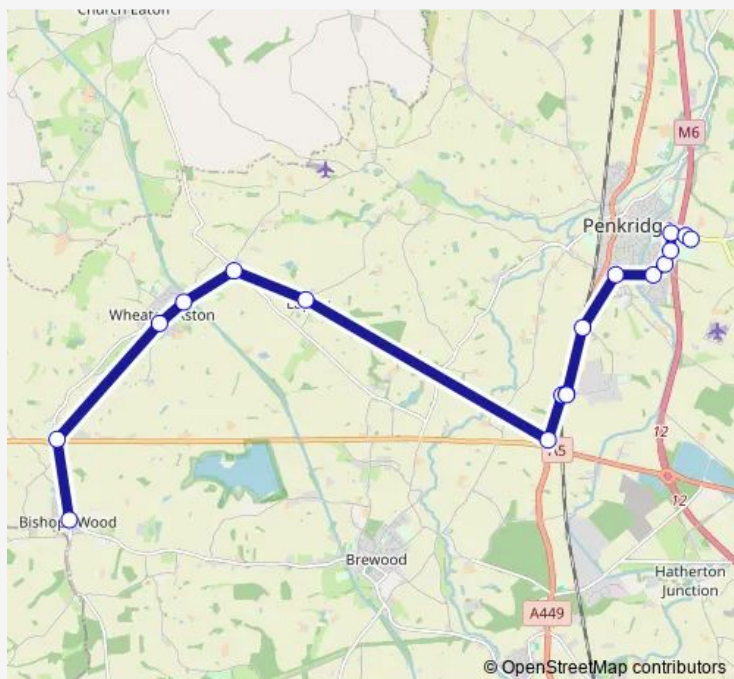

Route schedule

Ivetsey Bank Road — Wolgarston High School

Monday 07:50

Tuesday 07:50

Wednesday 07:50

Thursday 07:50

Friday 07:50

Saturday —

Sunday —

Route info

Direction: Ivetsey Bank Road

Stops: 18

Trip Duration: 0 hour 40 min

■ 878 — Stafford - Penkrige - Coven

Direction

Gaol Square — Post Office

Thursday 15:00

Friday 15:00

Saturday 15:00

Sunday 15:00

Route info

Direction: Gaol Square

Stops: 30

Trip Duration: 0 hour 54 min

Friday 15:00

Saturday —

Sunday —

Route info

Direction: Gaol Square

Stops: 41

Trip Duration: 1 hour 15 min

Saxon Road